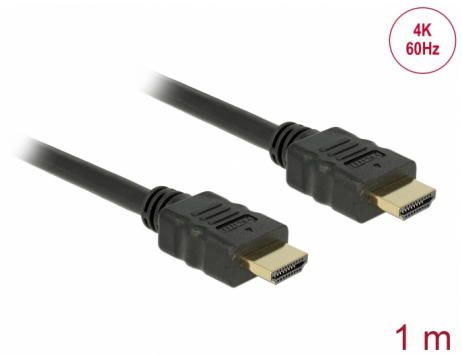

# Delock Cable High Speed HDMI with Ethernet HDMI A male > HDMI A male 3D 4K 1 m

## Description

This triple shielded High Speed HDMI with Ethernet cable by Delock combines fast data transfer as well as audio-/ video- and Ethernet connection. Due to the support of a max. bandwidth of 18 Gb/s, 4K content (max. frame rate 60 Hz), 3D content in 4K resolution (max. frame rate 24 Hz) and content in 21:9 cinema aspect ratio can now be displayed. The cable allows the simultaneous transmission of two video channels to display video streams for two users on one screen, as well as the simultaneous transmission of up to four audio channels. The quality of audio transmissions is significantly improved by the sampling rate of up to 1536 kHz.

## Technical details

- Connector:  
High Speed HDMI-A 19 pin male >  
High Speed HDMI-A 19 pin male
- High Speed HDMI with Ethernet (HEC) specification
- Cable gauge: 28 AWG
- Twisted-pair cabling
- Copper conductor
- Gold-plated connector
- Triple shielded cable
- Transfer of audio- and video signals
- Data transfer rate up to 18 Gb/s
- Supports a resolution up to 4096 x 2160 @ 60 Hz (depending on the system and the connected hardware!)
- 3D support: up to 1920 x 1080 @ 60 Hz; 4096 x 2160 @ 24 Hz (depending on the system and the connected hardware!)
- Supports the 21:9 cinema aspect ratio
- Supports 1080p HFR (High Frame Rate) 3D
- Up to 120 Hz refresh rate
- Supports transmission of 2 video channels simultaneously to use one display for two