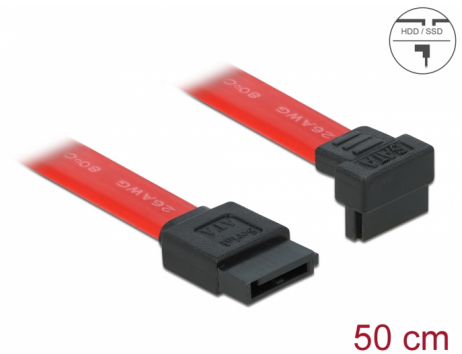

Delock SATA 3 Gb/s Cable straight to downwards angled 50 cm red

Description

This SATA cable by Delock enables the internal connection of various SATA devices, e.g. HDDs, controller cards or Flash memories.

50 cm

Item no. 84223

EAN: 4043619842230

Country of origin: China

Package: Zip poly bag

Technical details

- Connectors:
 - 1 x SATA 3 Gb/s 7 pin receptacle straight >
 - 1 x SATA 3 Gb/s 7 pin receptacle downwards angled
- Data transfer rate up to 3 Gb/s
- Downwards compatible to SATA 1.5 Gb/s
- Cable gauge: 26 AWG
- Colour: red
- Length without connectors: ca. 50 cm