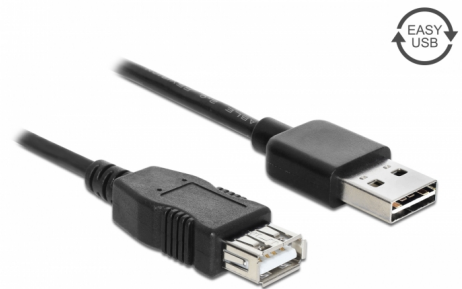

# Delock Extension cable EASY-USB 2.0 Type-A male > USB 2.0 Type-A female black 2 m

## Description

This cable by Delock with EASY-USB male can be plugged into the USB-A female port in both directions. Thus the male port can be used both-sided and make the plug in easily.

2 m

**Item no. 83371**

## Technical details

- Connectors:
  - 1 x USB 2.0 Type-A reversible male >
  - 1 x USB 2.0 Type-A female
- USB-A male port usable in both directions
- Cable gauge:
  - 28 AWG data line
  - 24 AWG power line
- Cable diameter: ca. 4.5 mm
- Gold-plated connectors
- Colour: black
- Length incl. connectors: ca. 2 m

## Physical characteristics

Pin finishing:	gold-plated
Conductor gauge:	28 AWG data line 24 AWG power line
Length:	2 m
Colour:	black