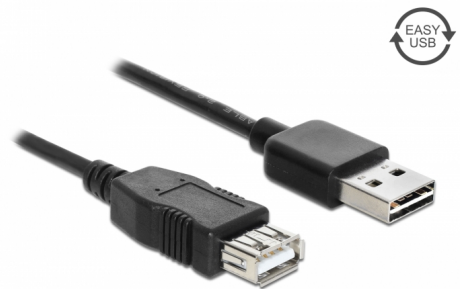

Delock Extension cable EASY-USB 2.0 Type-A male > USB 2.0 Type-A female black 1 m

Description

This cable by Delock with EASY-USB male can be plugged into the USB-A female port in both directions. Thus the male port can be used both-sided and make the plug in easily.

1 m

Item no. 83370

EAN: 4043619833702

Country of origin: China

Package: Zip poly bag

Technical details

- Connectors:
 - 1 x USB 2.0 Type-A reversible male >
 - 1 x USB 2.0 Type-A female
- USB-A male port usable in both directions
- Cable gauge:
 - 28 AWG data line
 - 24 AWG power line
- Cable diameter: ca. 4.5 mm
- Gold-plated connectors
- Colour: black
- Length incl. connectors: ca. 1 m

Connector 1:	1 x USB 2.0 Type-A reversible male
Connector 2:	1 x USB 2.0 Type-A female

Technical characteristics

Data transfer rate:	USB 2.0 up to 480 Mb/s
---------------------	------------------------

Physical characteristics

Pin finishing:	gold-plated
Conductor gauge:	28 AWG data line 24 AWG power line
Length:	1 m
Colour:	black