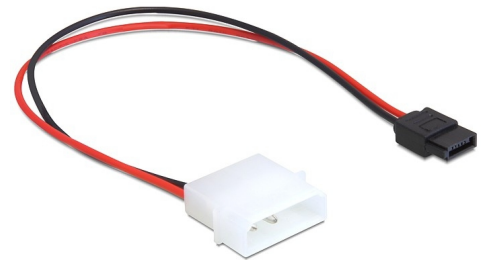

Delock Power Cable Molex 4 pin plug to Slim SATA 6 pin receptacle 24 cm

Description

This SATA power cable by Delock provides power to a SATA device e.g. Slim SATA DVD drive with 6 pin SATA power interface by connecting it to a power supply with Molex port.

24 cm

Item no. 82913

EAN: 4043619829132

Country of origin: China

Package: Zip poly bag

Technical details

- Connectors:
 - 1 x Molex 4 pin power plug >
 - 1 x Slim SATA 6 pin power receptacle
- IDE (Molex) connector only with 2 pins
- Cable gauge: 20 AWG
- Cable diameter: ca. 1.6 mm
- Length incl. connectors: ca. 24 cm

System requirements

- Power supply with IDE (Molex) interface
- Device with Slim SATA 6 pin power connector

Package content

- Power cable

Interface

connector:	1 x Molex 4 pin power plug
Connector 1:	1 x Slim SATA 6 pin power receptacle

Physical characteristics

Cable length incl. connector:	24.5 cm
Conductor gauge:	20 AWG