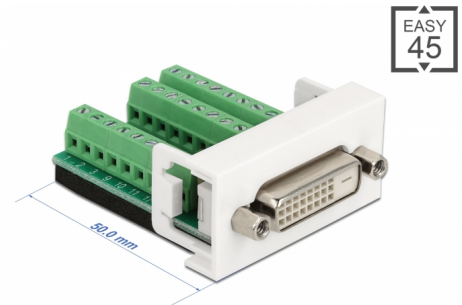

Delock Easy 45 Module DVI 24+1 female to Terminal Block 22.5 x 45 mm

Description

This Easy 45 module by Delock is designed to provide a DVI female port. The simple snap-in mechanism ensures that the module is firmly in place and can be easily removed if necessary.

Easy 45 connects

Easy 45 is a variable, modular system that allows components such as sockets, HDMI or USB connections to be added according to your needs. The Easy 45 modules are standardised and can be mounted in various module holder or cable ducts. Easy 45 builds the interface between electrical, network and system installation and many peripheral devices such as TV, monitors, printers, laptops and much more.

Item no. 81352

EAN: 4043619813520

Country of origin: China

Package: Zip poly bag

Technical details

- Connectors:
external: 1 x DVI 24+1 female
internal: 1 x 27 pin terminal block screw terminal
- Material: PC plastic
- Suitable for module holder Delock Easy 45
- Suitable for 45 mm cable duct with minimum depth 45 mm
- Module size: 22.5 x 45 mm
- Dimensions (LxWxH): ca. 22.5 x 45.0 x 55.0 mm
- Colour: white

connector:	1 x DVI 24+1 female with nuts
Connector 1:	1 x 27 pin terminal block screw terminal

Physical characteristics

Housing material:	Plastic
Length:	55 mm
Width:	22.5 mm
Height:	45 mm
Colour:	RAL 9003 Weiß