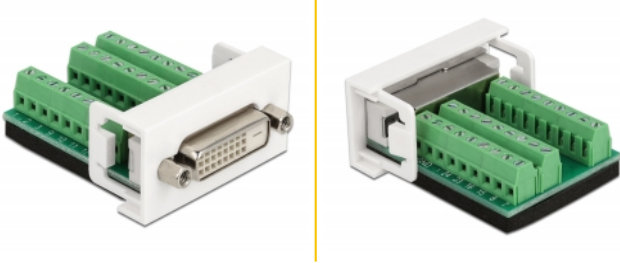

Delock Easy 45 Module DVI 24+1 female to Terminal Block 22.5 x 45 mm

Description

This Easy 45 module by Delock is designed to provide a DVI female port. The simple snap-in mechanism ensures that the module is firmly in place and can be easily removed if necessary.

Easy 45 connects

Easy 45 is a variable, modular system that allows components such as sockets, HDMI or USB connections to be added according to your needs. The Easy 45 modules are standardised and can be mounted in various module holder or cable ducts. Easy 45 builds the interface between electrical, network and system installation and many peripheral devices such as TV, monitors, printers, laptops and much more.

Item no. 81352

EAN: 4043619813520

Country of origin: China

Package: Zip poly bag

Technical details

- Connectors:
external: 1 x DVI 24+1 female
internal: 1 x 27 pin terminal block screw terminal
- Material: PC plastic
- Suitable for module holder Delock Easy 45
- Suitable for 45 mm cable duct with minimum depth 45 mm
- Module size: 22.5 x 45 mm
- Dimensions (LxWxH): ca. 22.5 x 45.0 x 55.0 mm
- Colour: white

System requirements

- A free module port Delock Easy 45

Package content

- Easy 45 module

Images

General

Mounting type:	Easy 45
----------------	---------

Interface