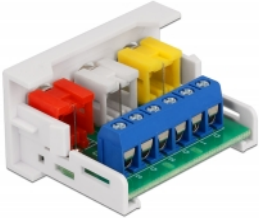

Delock Easy 45 Module 3 x RCA female port 22.5 x 45 mm

Description

This Easy 45 module by Delock is designed to provide three RCA female ports. The simple snap-in mechanism ensures that the module is firmly in place and can be easily removed if necessary.

Easy 45 connects

Easy 45 is a variable, modular system that allows components such as sockets, HDMI or USB connections to be added according to your needs. The Easy 45 modules are standardised and can be mounted in various module holder or cable ducts. Easy 45 builds the interface between electrical, network and system installation and many peripheral devices such as TV, monitors, printers, laptops and much more.

Item no. 81339

EAN: 4043619813391

Country of origin: China

Package: White Box

Technical details

- Connectors:
external: 3 x RCA female
internal: 1 x 6 pin terminal block screw terminal
- Material: ABS plastic
- Suitable for module holder Delock Easy 45
- Suitable for 45 mm cable duct with minimum depth 45 mm
- Module size: 22.5 x 45 mm
- Dimensions (LxWxH): ca. 22.5 x 45.0 x 39.0 mm
- Colour: white

System requirements

- A free module port Delock Easy 45

Package content

- Easy 45 module

Images

General

Mounting type:	Easy 45
----------------	---------

Interface