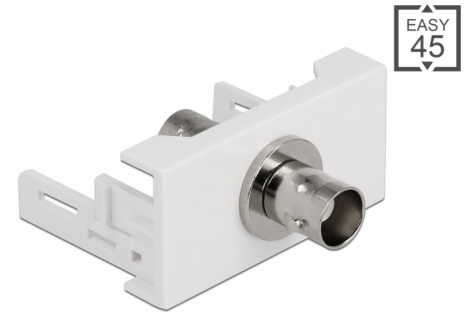

Delock Easy 45 Module BNC female port 22.5 x 45 mm

Description

This Easy 45 module by Delock is designed to provide a BNC female port. The simple snap-in mechanism ensures that the module is firmly in place and can be easily removed if necessary.

Easy 45 connects

Easy 45 is a variable, modular system that allows components such as sockets, HDMI or USB connections to be added according to your needs. The Easy 45 modules are standardised and can be mounted in various module holder or cable ducts. Easy 45 builds the interface between electrical, network and system installation and many peripheral devices such as TV, monitors, printers, laptops and much more.

Item no. 81336

EAN: 4043619813360

Country of origin: China

Package: White Box

Technical details

- Connectors:
external: 1 x BNC female
internal: 1 x BNC female
- Material: ABS plastic
- Suitable for module holder Delock Easy 45
- Suitable for 45 mm cable duct with minimum depth 45 mm
- Module size: 22.5 x 45 mm
- Dimensions (LxWxH): ca. 22.5 x 45.0 x 46.0 mm
- Colour: white

connector:	1 x BNC female
Connector 1:	1 x BNC female

Physical characteristics

Housing material:	Plastic
Length:	46 mm
Width:	22.5 mm
Height:	45 mm
Colour:	RAL 9003 Weiß