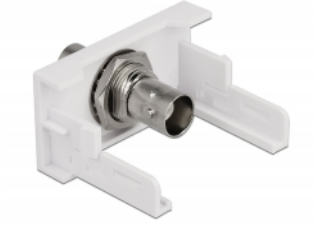

Delock Easy 45 Module BNC female port 22.5 x 45 mm

Description

This Easy 45 module by Delock is designed to provide a BNC female port. The simple snap-in mechanism ensures that the module is firmly in place and can be easily removed if necessary.

Easy 45 connects

Easy 45 is a variable, modular system that allows components such as sockets, HDMI or USB connections to be added according to your needs. The Easy 45 modules are standardised and can be mounted in various module holder or cable ducts. Easy 45 builds the interface between electrical, network and system installation and many peripheral devices such as TV, monitors, printers, laptops and much more.

Item no. 81336

EAN: 4043619813360

Country of origin: China

Package: White Box

Technical details

- Connectors:
external: 1 x BNC female
internal: 1 x BNC female
- Material: ABS plastic
- Suitable for module holder Delock Easy 45
- Suitable for 45 mm cable duct with minimum depth 45 mm
- Module size: 22.5 x 45 mm
- Dimensions (LxWxH): ca. 22.5 x 45.0 x 46.0 mm
- Colour: white

System requirements

- A free module port Delock Easy 45

Package content

- Easy 45 module

Images

General

Mounting type:	Easy 45
----------------	---------

Interface