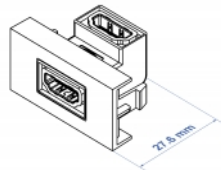

Package content

- Easy 45 HDMI module

Images