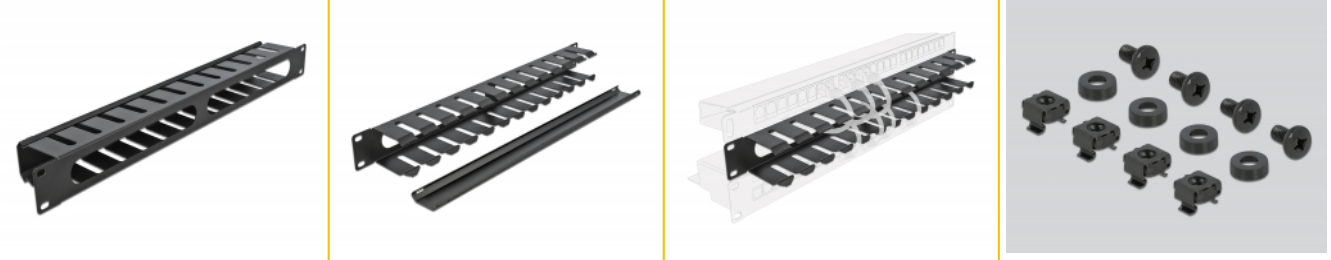

Delock 19" Cable Management Routing Panel with 2 openings 1U black

Description

This routing panel by Delock is suitable for installation in a 19" network cabinet.

Proper laying of cables

The network cables are simply routed from the front to the rear, so the view of the cables inside the network cabinet is blocked and the network cabinet leaves a tidy overall impression.

Removable cover for optimal cable management

The removable front panel hides open cables and protects them from damage.

Horizontal openings

On the rear side, the panel is equipped with two openings to allow easy cable access.

Item no. 66550

EAN: 4043619665501

Country of origin: China

Package: Box

Technical details

- For mounting in 19" network cabinet, 1U
- Removable cover
- Front with two openings (190 x 27 mm)
- Colour: black
- Material: metal
- Dimensions (LxWxH): ca. 483.0 x 70.0 x 44.5 mm

Package content

- 19" routing panel
- 4 x screws
- 4 x caged nut
- 4 x washer

Images

General

Mounting type:	19 in
----------------	-------

Physical characteristics

Material:	metal
Length:	483 mm
Width:	70 mm
Height:	44.5 mm
Colour:	black