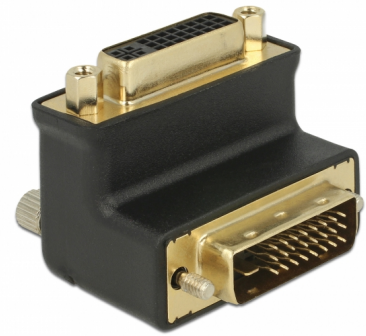

Delock Adapter DVI 24+1 male > DVI 24+5 female port 90° angled

Description

This adapter by Delock can angle the DVI 24+5 or 24+1 female port of a device e.g. flatscreen etc. by 90°. That makes it easy to connect a DVI cable to a DVI port which is difficult to access.

Item no. 65866

EAN: 4043619658664

Country of origin: China

Package: Zip poly bag

Technical details

- Connectors:
 - 1 x DVI 24+1 male >
 - 1 x DVI 24+5 female
- DVI-D (Dual Link), VGA not wired
- DVI male connector with screws and female connector with nuts
- Female port 90° angled
- Gold-plated connectors