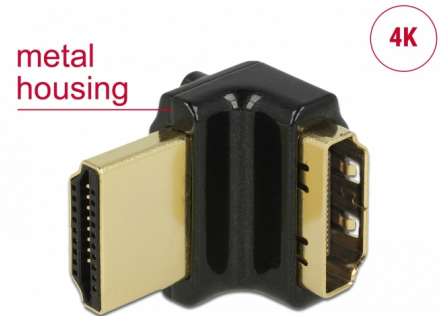

Delock Adapter High Speed HDMI with Ethernet – HDMI-A female > HDMI-A male 4K 90° angled up black

Description

This HDMI adapter by Delock enables to lead the female port of the HDMI devices, e.g. flat screen etc. 90° up. Thus it can connect the HDMI cable without any problem in case the existing HDMI female port is difficult to access.

Item no. 65663

EAN: 4043619656639

Country of origin: China

Package: Zip poly bag

Technical details

- Connector:
High Speed HDMI-A 19 pin female >
High Speed HDMI-A 19 Pin female
- High Speed HDMI with Ethernet (HEC) specification
- Angled 90° up
- Gold-plated connector
- Resolution up to 3840 x 2160 @ 60 Hz (depending on the monitor and your system)
- Metal housing
- Maße (LxBxH): ca. 21.4 x 19.0 14.5 mm
- Colour: black

System requirements

- One free HDMI-A port

Package content

- HDMI adapter

Interface

Connector 1:	1 x HDMI-A female
Connector 2:	1 x HDMI-A male

Technical characteristics

Maximum screen resolution:	3840 x 2160 @ 60 Hz
----------------------------	---------------------

Physical characteristics

Housing material:	metal
Pin finishing:	gold-plated
Length:	21.4 mm
Width:	19.0 mm
Height:	14.5 mm
Colour:	black