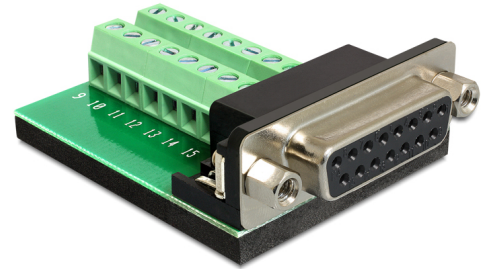

Delock Terminal block > D-Sub 15 pin Gameport female

Description

This Gameport to Terminal block adapter is made for special industrial application e.g. for connecting single wires with open cable heads.

Item no. 65274

EAN: 4043619652747

Country of origin: China

Package: Zip poly bag

Technical details

- Gameport female (double-row 15 pin)
- 16 pin Terminal block
- Pitch 3.81 mm

Package content

- Adapter