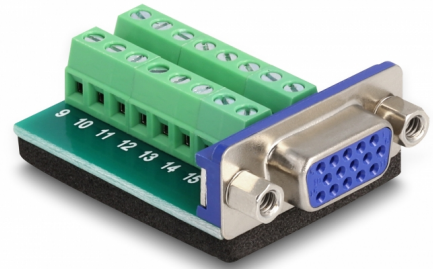

Delock Terminal Block > VGA female

Description

This VGA to Terminal Block adapter is made for special industrial application e.g. for connecting single wires with open cable heads.

Item no. 65170

EAN: 4043619651702

Country of origin: China

Package: Zip poly bag

Technical details

- VGA 15pin interface
- 16pin Terminal Block
- Pitch 3.81

Package content

- Adapter

Images