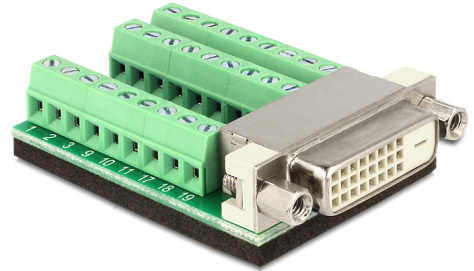

# Delock Adapter DVI 24 female > Terminal Block 27pin

---

## Description

**Item no. 65169**

EAN: 4043619651696

Country of origin: China

Package: Zip poly bag

---