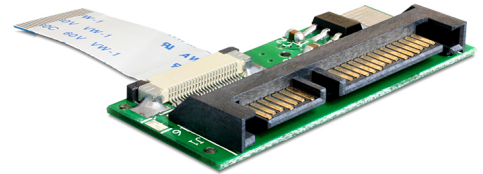

# Delock Converter LIF HDD > SATA 22 pin

## Description

This Delock converter enables you to connect a LIF HDD through a SATA 22 pin interface to your system.

**Item no. 62428**

EAN: 4043619624287

Country of origin: China

Package: Zip poly bag

## Technical details

- Connector: 1 x SATA 22 pin male  
1 x LIF 24 pin female
- Dimension: ca. 49.2 x 20.5 mm
- OS independent, no driver installation necessary

## Package content

- Converter
- LIF cable, length ca. 30 mm