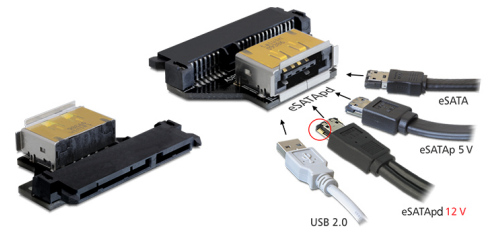

Delock Adapter SATA 22 pin female > eSATApd female

Description

Item no. 61873

EAN: 4043619618736

Country of origin: China

Package: Poly bag

Technical details

Images