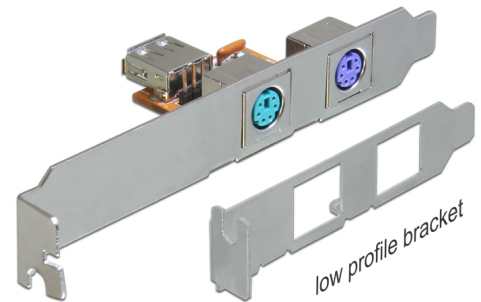

Delock Rear bracket USB > 2 x PS/2

Description

This USB-PS2 card by Delock enables you to connect two PS2 components, e.g. a keyboard and a mouse to an internal USB port of your computer.

Item no. 61589

EAN: 4043619615896

Country of origin: China

Package: Retail Box

Technical details

- Connector:
external: 2 x PS/2 female
internal: 1 x USB 2.0 type A female / 1 x 4 pin USB 2.0 pin header
- Supports OHCI, UHCI specifications
- Hot Plug, Plug & Play