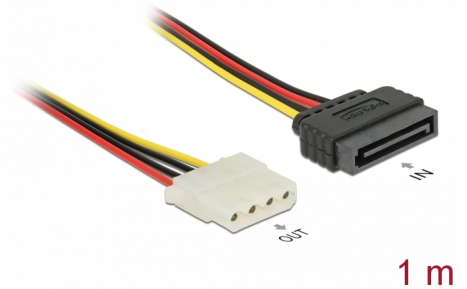

Delock Power Cable SATA 15 pin male > 4 pin female 100 cm

Description

This power cable enables you to connect a device with 4 pin power connector to a PC power supply with SATA 15 pin interface.

Item no. 60140

EAN: 4043619601400

Country of origin: China

Package: Zip poly bag

Technical details

- Connector: 15 pin SATA male > 4 pin female
- Power connector for 4 pin
- Cable gauge: 20 AWG
- Cable length: ca. 100 cm

Package content

- SATA power cable

Images