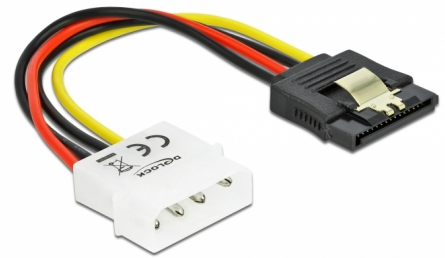

Delock Cable Power SATA HDD > Molex 4 pin male with metal clip – straight

Description

This power cable enables you to convert the interface of the common ATX power supplies into the SATA format for the power supply of SATA drives. The metal clip on the SATA interface provides additional stability.

15 cm

Item no. 60120

EAN: 4043619601202

Country of origin: China

Package: Zip poly bag

Technical details

- Power connector for SATA HDD
- Connector: SATA 15 pin > Molex 4 pin straight
- Cable length incl. connector: ca. 15 cm

Package content

- Power cable