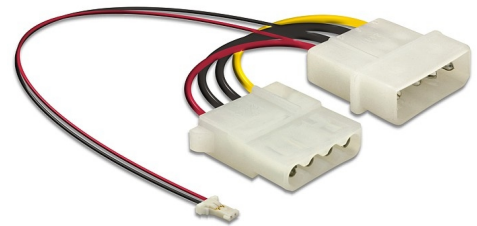

Delock Power cable for SATA DOM

Description

Item no. 54209

EAN: 4043619542093

Country of origin: Taiwan

Package: Poly bag

Technical details