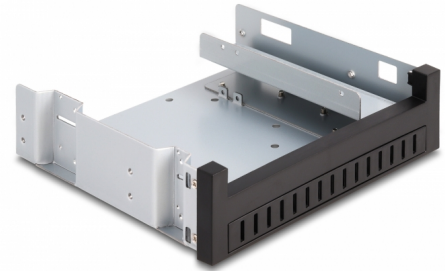

# Delock 5.25" Installation Frame for 1 x 5.25" Slim drive + 1 x 2.5" or 3.5" HDD

## Description

Use this Delock installation frame for insertion into a free 5.25" bay of your computer. Thus you can install a Slim drive and a hard drive.

**Item no. 47200**

EAN: 4043619472000

Country of origin: China

## Technical details

- For installation into 5.25" bay
- For
  1. option: 2 x 5.25" slim drive
  2. option: 1 x 5.25" slim drive  
1 x 2.5" HDD or 1 x 3.5" HDD
- Metall frame with plastic front

## Package content

- 5.25" installation frame
- Screws