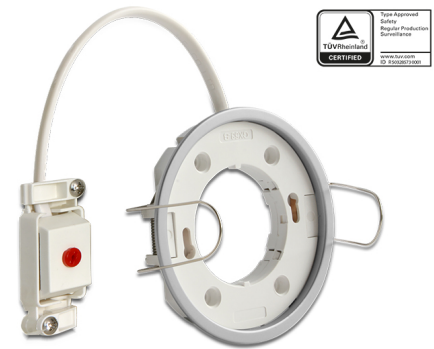

# Delock Lighting GX53 recess mount base round type E silver

## Description

With this GX53 base you can use most customary GX53 luminaires. GX53 lamps are well suitable for creating a pleasant light in cabinets, showcases and display windows, and they also look good as a light source on ceilings or walls.

## Note

The external flexible cable or cord of this luminaire can not be replaced; if the cord is damaged, the luminaire shall be destroyed.

**Item no. 46279**

EAN: 4043619462797

Country of origin: China

Package: Retail Box

## Technical details

- Round GX53 base
- Mounting type: ceiling recess mount
- Suitable for all customary GX53 LED luminaires (max. 10 W / 0.1 A)
- Material: plastic
- Color: silver
- Operating voltage: 230 V / 50 Hz
- Protection class: IP20
- Only for indoor usage
- Dimensions:
  - Diameter 85.5 mm
  - Total height with brackets 45.6 mm
  - Total height without brackets 14.0 mm
  - Visible height when mounted 1.3 mm
  - Mounting depth with brackets 39.5 mm
  - Mounting depth without brackets 12.7 mm
  - Mounting opening diameter 78.5 mm
- Bulb not included in package content