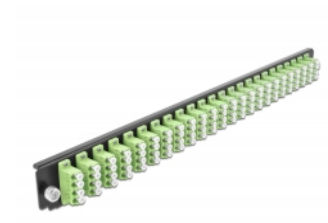

- 19" splice box front panel

Images