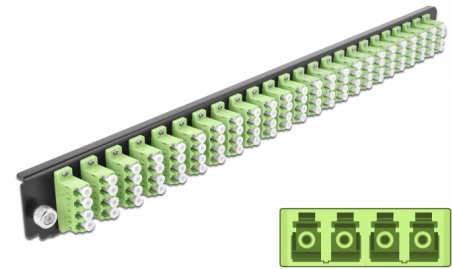

# Delock 19" Splice Box Front Panel 24 port LC Quad limegreen

## Description

This front panel by Delock can be mounted in a 19" splice box by Delock.

**Item no. 43374**

EAN: 4043619433742

Country of origin: China

Package: White Box

## Technical details

- Connectors:
  - 24 x LC Quad female >
  - 24 x LC Quad female
- Colour: limegreen
- For 96 OM5 Multi-mode fibers
- Zirconia ceramic ferrule with protection cap
- For mounting in 19" splice box, 1U
- Housing colour: black
- Dimensions (LxWxH): ca. 482.6 x 44.0 x 44.0 mm

## Package content

- 19" splice box front panel

---