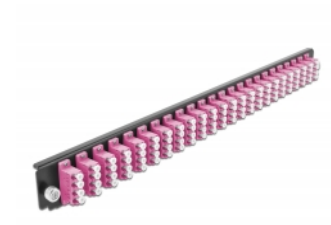

Delock 19" Splice Box Front Panel 24 port LC Quad violet

Description

This front panel by Delock can be mounted in a 19" splice box by Delock.

Item no. 43373

EAN: 4043619433735

Country of origin: China

Package: White Box

Technical details

- Connectors:
24 x LC Quad female >
24 x LC Quad female
- Colour: violet
- For 96 OM4 Multi-mode fibers
- Zirconia ceramic ferrule with protection cap
- For mounting in 19" splice box, 1U
- Housing colour: black
- Dimensions (LxWxH): ca. 482.6 x 44.0 x 44.0 mm

System requirements

- Delock 19" Fiber Optic Splice Box 43350

Package content

- 19" splice box front panel

Images

General

Mounting type:	19 in
----------------	-------

Physical characteristics

Housing colour:	black
Depth:	44 mm
Width:	482.6 mm
Height:	44 mm