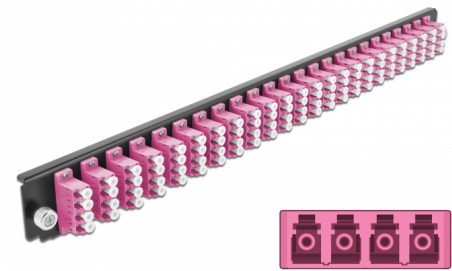

Delock 19" Splice Box Front Panel 24 port LC Quad violet

Description

This front panel by Delock can be mounted in a 19" splice box by Delock.

Item no. 43373

EAN: 4043619433735

Country of origin: China

Package: White Box

Technical details

- Connectors:
24 x LC Quad female >
24 x LC Quad female
- Colour: violet
- For 96 OM4 Multi-mode fibers
- Zirconia ceramic ferrule with protection cap
- For mounting in 19" splice box, 1U
- Housing colour: black
- Dimensions (LxWxH): ca. 482.6 x 44.0 x 44.0 mm

System requirements

- Delock 19" Fiber Optic Splice Box 43350

Package content

- 19" splice box front panel

Images

General

Mounting type:	19 in
----------------	-------

Physical characteristics

Housing colour:	black
Depth:	44 mm
Width:	482.6 mm
Height:	44 mm