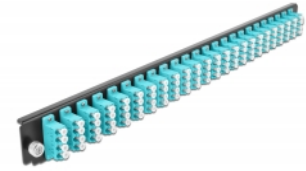

- 19" splice box front panel

Images