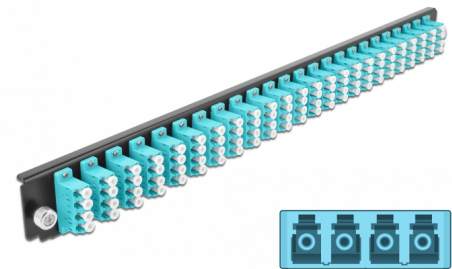

# Delock 19" Splice Box Front Panel 24 port LC Quad aqua

## Description

This front panel by Delock can be mounted in a 19" splice box by Delock.

**Item no. 43372**

EAN: 4043619433728

Country of origin: China

Package: White Box

## Technical details

- Connectors:  
24 x LC Quad female >  
24 x LC Quad female
- Colour: aqua
- For 96 OM3 Multi-mode fibers
- Zirconia ceramic ferrule with protection cap
- For mounting in 19" splice box, 1U
- Housing colour: black
- Dimensions (LxWxH): ca. 482.6 x 44.0 x 44.0 mm

## Package content

- 19" splice box front panel

---