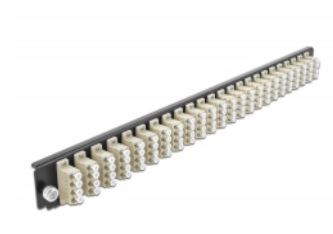

Delock 19" Splice Box Front Panel 24 port LC Quad beige

Description

This front panel by Delock can be mounted in a 19" splice box by Delock.

Item no. 43371

EAN: 4043619433711

Country of origin: China

Package: White Box

Technical details

- Connectors:
 - 24 x LC Quad female >
 - 24 x LC Quad female
- Colour: beige
- For 96 OM2 Multi-mode fibers
- Zirconia ceramic ferrule with protection cap
- For mounting in 19" splice box, 1U
- Housing colour: black
- Dimensions (LxWxH): ca. 482.6 x 44.0 x 44.0 mm

System requirements

- Delock 19" Fiber Optic Splice Box 43350

Package content

- 19" splice box front panel

Images

General

Mounting type:	19 in
----------------	-------

Physical characteristics

Housing colour:	black
Depth:	44 mm
Width:	482.6 mm
Height:	44 mm