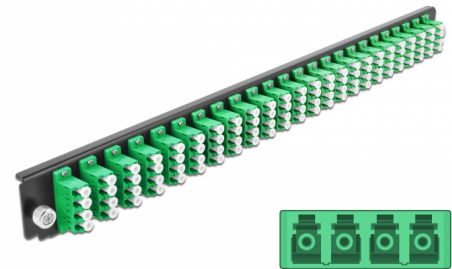

# Delock 19" Splice Box Front Panel 24 port LC Quad green

## Description

This front panel by Delock can be mounted in a 19" splice box by Delock.

**Item no. 43370**

EAN: 4043619433704

Country of origin: China

Package: White Box

## Technical details

- Connectors:
  - 24 x LC Quad female >
  - 24 x LC Quad female
- Colour: green
- For 96 OS2 Single-mode fibers
- Zirconia ceramic ferrule with protection cap
- For mounting in 19" splice box, 1U
- Housing colour: black
- Dimensions (LxWxH): ca. 482.6 x 44.0 x 44.0 mm

## Package content

- 19" splice box front panel

---