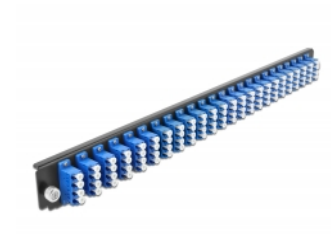

- 19" splice box front panel

Images