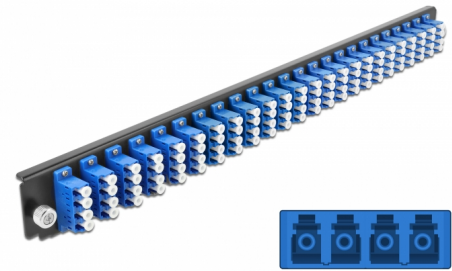

# Delock 19" Splice Box Front Panel 24 port LC Quad blue

## Description

This front panel by Delock can be mounted in a 19" splice box by Delock.

**Item no. 43369**

EAN: 4043619433698

Country of origin: China

Package: White Box

## Technical details

- Connectors:
  - 24 x LC Quad female >
  - 24 x LC Quad female
- Colour: blue
- For 96 OS2 Single-mode fibers
- Zirconia ceramic ferrule with protection cap
- For mounting in 19" splice box, 1U
- Housing colour: black
- Dimensions (LxWxH): ca. 482.6 x 44.0 x 44.0 mm

## Package content

- 19" splice box front panel

---