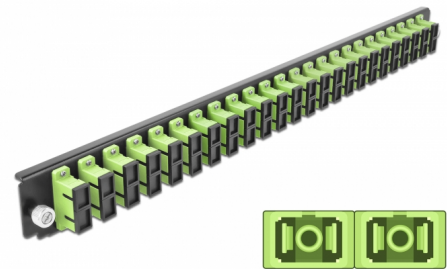

Delock 19" Splice Box Front Panel 24 port SC Duplex limegreen

Description

This front panel by Delock can be mounted in a 19" splice box by Delock.

Item no. 43368

EAN: 4043619433681

Country of origin: China

Package: White Box

Technical details

- Connectors:
24 x SC Duplex female >
24 x SC Duplex female
- Colour: limegreen
- For 48 OM5 Multi-mode fibers
- Zirconia ceramic ferrule with protection cap
- For mounting in 19" splice box, 1U
- Housing colour: black
- Dimensions (LxWxH): ca. 482.6 x 44.0 x 44.0 mm

System requirements

- Delock 19" Fiber Optic Splice Box 43348

Package content

- 19" splice box front panel

Images

General

Mounting type:	19 in
----------------	-------

Physical characteristics

Housing colour:	black
Depth:	44 mm
Width:	482.6 mm
Height:	44 mm