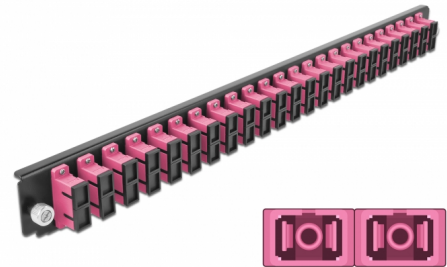

Delock 19" Splice Box Front Panel 24 port SC Duplex violet

Description

This front panel by Delock can be mounted in a 19" splice box by Delock.

Item no. 43367

EAN: 4043619433674

Country of origin: China

Package: White Box

Technical details

- Connectors:
24 x SC Duplex female >
24 x SC Duplex female
- Colour: violet
- For 48 OM4 Multi-mode fibers
- Zirconia ceramic ferrule with protection cap
- For mounting in 19" splice box, 1U
- Housing colour: black
- Dimensions (LxWxH): ca. 482.6 x 44.0 x 44.0 mm

System requirements

- Delock 19" Fiber Optic Splice Box 43348

Package content

- 19" splice box front panel

Images

General

Mounting type:	19 in
----------------	-------

Physical characteristics

Housing colour:	black
Depth:	44 mm
Width:	482.6 mm
Height:	44 mm