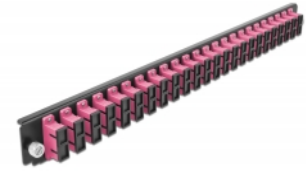

Delock 19" Splice Box Front Panel 24 port SC Duplex violet

Description

This front panel by Delock can be mounted in a 19" splice box by Delock.

Item no. 43367

EAN: 4043619433674

Country of origin: China

Package: White Box

Technical details

- Connectors:
24 x SC Duplex female >
24 x SC Duplex female
- Colour: violet
- For 48 OM4 Multi-mode fibers
- Zirconia ceramic ferrule with protection cap
- For mounting in 19" splice box, 1U
- Housing colour: black
- Dimensions (LxWxH): ca. 482.6 x 44.0 x 44.0 mm

System requirements

- Delock 19" Fiber Optic Splice Box 43348

Package content

- 19" splice box front panel

Images

General

Mounting type:	19 in
----------------	-------

Physical characteristics

Housing colour:	black
Depth:	44 mm
Width:	482.6 mm
Height:	44 mm