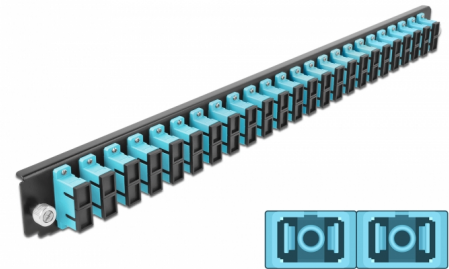

Delock 19" Splice Box Front Panel 24 port SC Duplex aqua

Description

This front panel by Delock can be mounted in a 19" splice box by Delock.

Item no. 43366

EAN: 4043619433667

Country of origin: China

Package: White Box

Technical details

- Connectors:
24 x SC Duplex female >
24 x SC Duplex female
- Colour: aqua
- For 48 OM3 Multi-mode fibers
- Zirconia ceramic ferrule with protection cap
- For mounting in 19" splice box, 1U
- Housing colour: black
- Dimensions (LxWxH): ca. 482.6 x 44.0 x 44.0 mm

System requirements

- Delock 19" Fiber Optic Splice Box 43348

Package content

- 19" splice box front panel

Images

General

Mounting type:	19 in
----------------	-------

Physical characteristics

Housing colour:	black
Depth:	44 mm
Width:	482.6 mm
Height:	44 mm