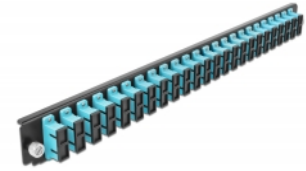

Delock 19" Splice Box Front Panel 24 port SC Duplex aqua

Description

This front panel by Delock can be mounted in a 19" splice box by Delock.

Item no. 43366

EAN: 4043619433667

Country of origin: China

Package: White Box

Technical details

- Connectors:
24 x SC Duplex female >
24 x SC Duplex female
- Colour: aqua
- For 48 OM3 Multi-mode fibers
- Zirconia ceramic ferrule with protection cap
- For mounting in 19" splice box, 1U
- Housing colour: black
- Dimensions (LxWxH): ca. 482.6 x 44.0 x 44.0 mm

System requirements

- Delock 19" Fiber Optic Splice Box 43348

Package content

- 19" splice box front panel

Images

General

Mounting type:	19 in
----------------	-------

Physical characteristics

Housing colour:	black
Depth:	44 mm
Width:	482.6 mm
Height:	44 mm