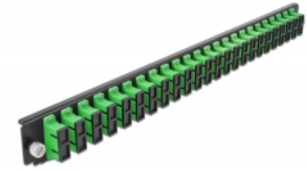

Delock 19" Splice Box Front Panel 24 port SC Duplex green

Description

This front panel by Delock can be mounted in a 19" splice box by Delock.

Item no. 43364

EAN: 4043619433643

Country of origin: China

Package: White Box

Technical details

- Connectors:
24 x SC Duplex female >
24 x SC Duplex female
- Colour: green
- For 48 OS2 Single-mode fibers
- Zirconia ceramic ferrule with protection cap
- For mounting in 19" splice box, 1U
- Housing colour: black
- Dimensions (LxWxH): ca. 482.6 x 44.0 x 44.0 mm

System requirements

- Delock 19" Fiber Optic Splice Box 43348

Package content

- 19" splice box front panel

Images

General

Mounting type:	19 in
----------------	-------

Physical characteristics

Housing colour:	black
Depth:	44 mm
Width:	482.6 mm
Height:	44 mm