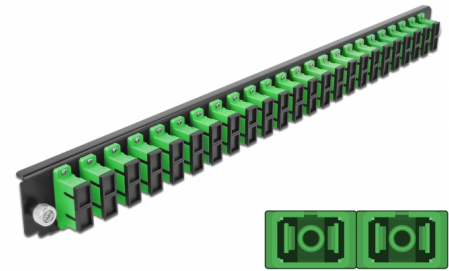

Delock 19" Splice Box Front Panel 24 port SC Duplex green

Description

This front panel by Delock can be mounted in a 19" splice box by Delock.

Item no. 43364

EAN: 4043619433643

Country of origin: China

Package: White Box

Technical details

- Connectors:
24 x SC Duplex female >
24 x SC Duplex female
- Colour: green
- For 48 OS2 Single-mode fibers
- Zirconia ceramic ferrule with protection cap
- For mounting in 19" splice box, 1U
- Housing colour: black
- Dimensions (LxWxH): ca. 482.6 x 44.0 x 44.0 mm

System requirements

- Delock 19" Fiber Optic Splice Box 43348

Package content

- 19" splice box front panel

Images

General

Mounting type:	19 in
----------------	-------

Physical characteristics

Housing colour:	black
Depth:	44 mm
Width:	482.6 mm
Height:	44 mm