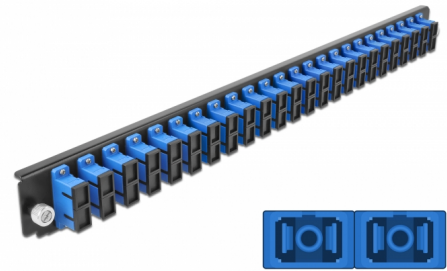

Delock 19" Splice Box Front Panel 24 port SC Duplex blue

Description

This front panel by Delock can be mounted in a 19" splice box by Delock.

Item no. 43363

EAN: 4043619433636

Country of origin: China

Package: White Box

Technical details

- Connectors:
24 x SC Duplex female >
24 x SC Duplex female
- Colour: blue
- For 48 OS2 Single-mode fibers
- Zirconia ceramic ferrule with protection cap
- For mounting in 19" splice box, 1U
- Housing colour: black
- Dimensions (LxWxH): ca. 482.6 x 44.0 x 44.0 mm

System requirements

- Delock 19" Fiber Optic Splice Box 43348

Package content

- 19" splice box front panel

Images

General

Mounting type:	19 in
----------------	-------

Physical characteristics

Housing colour:	black
Depth:	44 mm
Width:	482.6 mm
Height:	44 mm