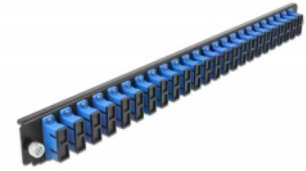

Delock 19" Splice Box Front Panel 24 port SC Duplex blue

Description

This front panel by Delock can be mounted in a 19" splice box by Delock.

Item no. 43363

EAN: 4043619433636

Country of origin: China

Package: White Box

Technical details

- Connectors:
24 x SC Duplex female >
24 x SC Duplex female
- Colour: blue
- For 48 OS2 Single-mode fibers
- Zirconia ceramic ferrule with protection cap
- For mounting in 19" splice box, 1U
- Housing colour: black
- Dimensions (LxWxH): ca. 482.6 x 44.0 x 44.0 mm

System requirements

- Delock 19" Fiber Optic Splice Box 43348

Package content

- 19" splice box front panel

Images

General

Mounting type:	19 in
----------------	-------

Physical characteristics

Housing colour:	black
Depth:	44 mm
Width:	482.6 mm
Height:	44 mm