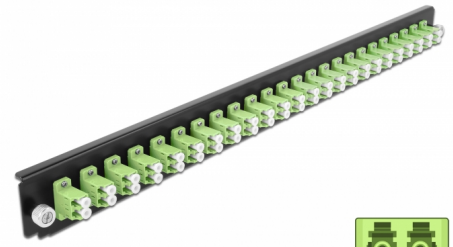

# Delock 19" Splice Box Front Panel 24 port LC Duplex limegreen

## Description

This front panel by Delock can be mounted in a 19" splice box by Delock.

**Item no. 43362**

EAN: 4043619433629

Country of origin: China

Package: White Box

## Technical details

- Connectors:  
24 x LC Duplex female >  
24 x LC Duplex female
- Colour: limegreen
- For 48 OM5 Multi-mode fibers
- Zirconia ceramic ferrule with protection cap
- For mounting in 19" splice box, 1U
- Housing colour: black
- Dimensions (LxWxH): ca. 482.6 x 44.0 x 44.0 mm

## Package content

- 19" splice box front panel

---