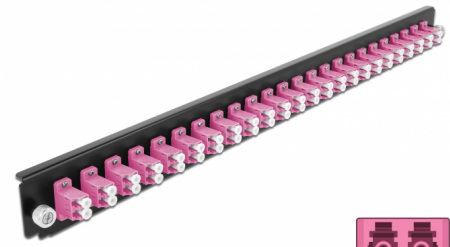

Delock 19" Splice Box Front Panel 24 port LC Duplex violet

Description

This front panel by Delock can be mounted in a 19" splice box by Delock.

Item no. 43361

EAN: 4043619433612

Country of origin: China

Package: Box

Technical details

- Connectors:
 - 24 x LC Duplex female >
 - 24 x LC Duplex female
- Colour: violet
- For 48 OM4 Multi-mode fibers
- Zirconia ceramic ferrule with protection cap
- For mounting in 19" splice box, 1U
- Housing colour: black
- Dimensions (LxWxH): ca. 482.6 x 44.0 x 44.0 mm

System requirements

- Delock 19" Fiber Optic Splice Box 43348

Package content

- 19" splice box front panel

Images

General

Mounting type:	19 in
----------------	-------

Physical characteristics

Housing colour:	black
Depth:	44 mm
Width:	482.6 mm
Height:	44 mm