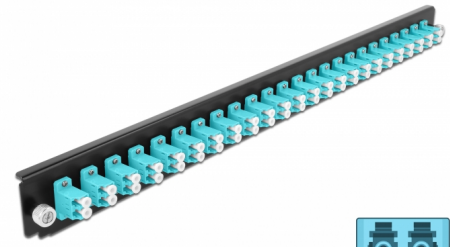

# Delock 19" Splice Box Front Panel 24 port LC Duplex aqua

## Description

This front panel by Delock can be mounted in a 19" splice box by Delock.

**Item no. 43360**

EAN: 4043619433605

Country of origin: China

Package: White Box

## Technical details

- Connectors:
  - 24 x LC Duplex female >
  - 24 x LC Duplex female
- Colour: aqua
- For 48 OM3 Multi-mode fibers
- Zirconia ceramic ferrule with protection cap
- For mounting in 19" splice box, 1U
- Housing colour: black
- Dimensions (LxWxH): ca. 482.6 x 44.0 x 44.0 mm

## Package content

- 19" splice box front panel

---