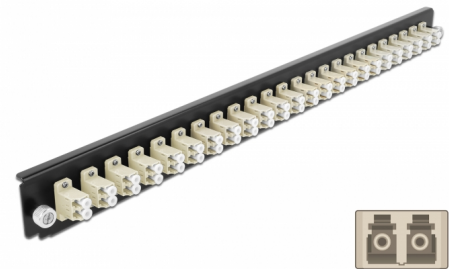

# Delock 19" Splice Box Front Panel 24 port LC Duplex beige

## Description

This front panel by Delock can be mounted in a 19" splice box by Delock.

**Item no. 43359**

EAN: 4043619433599

Country of origin: China

Package: White Box

## Technical details

- Connectors:
  - 24 x LC Duplex female >
  - 24 x LC Duplex female
- Colour: beige
- For 48 OM2 Multi-mode fibers
- Zirconia ceramic ferrule with protection cap
- For mounting in 19" splice box, 1U
- Housing colour: black
- Dimensions (LxWxH): ca. 482.6 x 44.0 x 44.0 mm

## Package content

- 19" splice box front panel

---