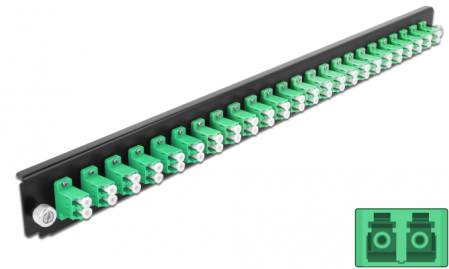

Delock 19" Splice Box Front Panel 24 port LC Duplex green

Description

This front panel by Delock can be mounted in a 19" splice box by Delock.

Item no. 43358

EAN: 4043619433582

Country of origin: China

Package: White Box

Technical details

- Connectors:
24 x LC Duplex female >
24 x LC Duplex female
- Colour: green
- For 48 OS2 Single-mode fibers
- Zirconia ceramic ferrule with protection cap
- For mounting in 19" splice box, 1U
- Housing colour: black
- Dimensions (LxWxH): ca. 482.6 x 44.0 x 44.0 mm

System requirements

- Delock 19" Fiber Optic Splice Box 43348

Package content

- 19" splice box front panel

Images

General

Mounting type:	19 in
----------------	-------

Physical characteristics

Housing colour:	black
Depth:	44 mm
Width:	482.6 mm
Height:	44 mm