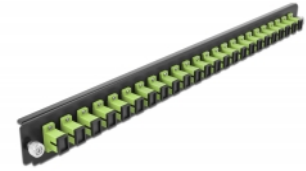

Delock 19" Splice Box Front Panel 24 port SC Simplex limegreen

Description

This front panel by Delock can be mounted in a 19" splice box by Delock.

Item no. 43356

EAN: 4043619433568

Country of origin: China

Package: White Box

Technical details

- Connectors:
24 x SC Simplex female >
24 x SC Simplex female
- Colour: limegreen
- For 24 OM5 Multi-mode fibers
- Zirconia ceramic ferrule with protection cap
- For mounting in 19" splice box, 1U
- Housing colour: black
- Dimensions (LxWxH): ca. 482.6 x 44.0 x 44.0 mm

System requirements

- Delock 19" Fiber Optic Splice Box 43348

Package content

- 19" splice box front panel

Images

General

Mounting type:	19 in
----------------	-------

Physical characteristics

Housing colour:	black
Depth:	44 mm
Width:	482.6 mm
Height:	44 mm