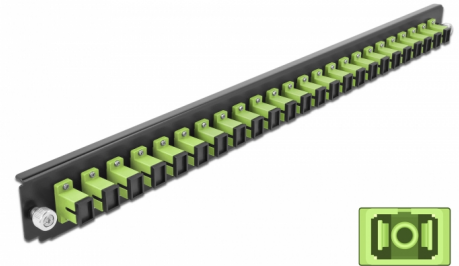

Delock 19" Splice Box Front Panel 24 port SC Simplex limegreen

Description

This front panel by Delock can be mounted in a 19" splice box by Delock.

Item no. 43356

EAN: 4043619433568

Country of origin: China

Package: White Box

Technical details

- Connectors:
24 x SC Simplex female >
24 x SC Simplex female
- Colour: limegreen
- For 24 OM5 Multi-mode fibers
- Zirconia ceramic ferrule with protection cap
- For mounting in 19" splice box, 1U
- Housing colour: black
- Dimensions (LxWxH): ca. 482.6 x 44.0 x 44.0 mm

System requirements

- Delock 19" Fiber Optic Splice Box 43348

Package content

- 19" splice box front panel

Images

General

Mounting type:	19 in
----------------	-------

Physical characteristics

Housing colour:	black
Depth:	44 mm
Width:	482.6 mm
Height:	44 mm