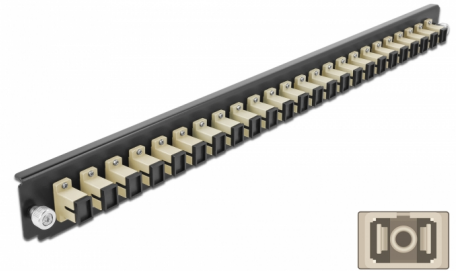

# Delock 19" Splice Box Front Panel 24 port SC Simplex beige

## Description

This front panel by Delock can be mounted in a 19" splice box by Delock.

**Item no. 43353**

EAN: 4043619433537

Country of origin: China

Package: White Box

## Technical details

- Connectors:  
24 x SC Simplex female >  
24 x SC Simplex female
- Colour: beige
- For 24 OM2 Multi-mode fibers
- Zirconia ceramic ferrule with protection cap
- For mounting in 19" splice box, 1U
- Housing colour: black
- Dimensions (LxWxH): ca. 482.6 x 44.0 x 44.0 mm

## Package content

- 19" splice box front panel

---