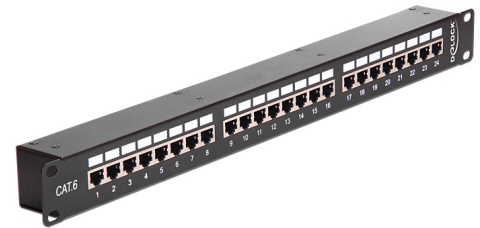

Delock 19" Coupler Patch Panel 24 Port Cat.6

Description

This Patch Panel by Delock can be mounted in a 19" rack. The jacks on the front and rear of the panel provide convenient connections for patch cable.

Item no. 43295

EAN: 4043619432950

Country of origin: China

Package: White Box

Technical details

- Connectors:
24 x RJ45 jack (front) >
24 x RJ45 jack (rear)
- 1:1 connected
- Shielded (Cat.6)
- For mounting in 19" racks, 1 U
- Printed name plate
- Color: Black
- Dimensions (LxWxH): ca. 482.6 x 44.0 x 44.0 mm