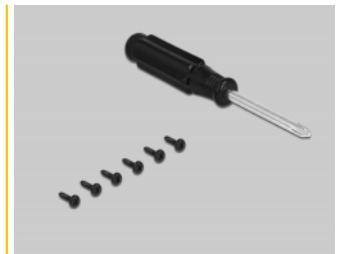

Delock External Enclosure for 2.5" SATA HDD / SSD with USB Type-C™ - IP66

Description

This enclosure by Delock can be used for the installation of a **2.5" SATA hard drive or SSD** up to a height of 9.5 mm. By the help of the **integrated USB-C™ cable**, the enclosure can be quickly connected to the computer or laptop.

Item no. 42625

EAN: 4043619426256

Country of origin: China

Package: Retail Box

Technical details

- Connectors:
external: 1 x SuperSpeed USB (USB 3.2 Gen 1) USB Type-C™ male
internal: 1 x SATA 6 Gb/s 22 pin receptacle
- Chipset: JMicron JMS578
- Suitable for 2.5" SATA HDD / SSD:
HDD height up to 9.5 mm
SATA HDD / SSD up to 6 Gb/s
supports 5 V HDD / SSD
- Protection class: IP66
- Data transfer rate:
SuperSpeed USB 5 Gbps,
Hi-Speed 480 Mbps,
Full-Speed 12 Mbps,
Low-Speed 1.5 Mbps
- LED indicator for power and access
- Colour: black
- Cable length without connectors: ca. 17 cm
- Dimensions (LxWxH): ca. 148 x 94 x 24 mm
- Hot Swap, Plug & Play

Package content

- 2.5" external enclosure
- Screwdriver
- 6 x screw
- User manual

Images

General

Suitable for data medium:	SSD or HDD height up to 9.5 mm
Supported operating system:	Android 8.0 or above Chrome OS 75.0 or above Linux Kernel 3.3 or above Mac OS 10.14.6 or above Windows 10 32-Bit Windows 10 64-Bit Windows 7 32-Bit Windows 7 64-Bit Windows 8.1 32-Bit Windows 8.1 64-Bit

Interface

External:	1 x USB 5 Gbps USB Type-C™ male
Internal:	1 x SATA 6 Gb/s 22 pin receptacle

Technical characteristics

Chipset:	JMicron JMS578
Data transfer rate:	6 Gb/s

Physical characteristics

Housing material:	Plastic
Cable length:	17 cm
Length:	148 mm
Width:	94 mm
Height:	24 mm
Colour:	black