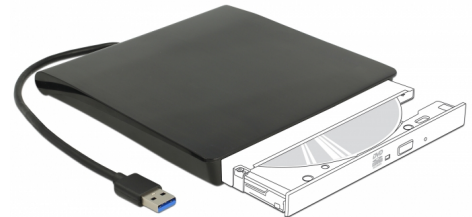

Delock External Enclosure for 5.25" Slim SATA Drives 12.7 mm to USB Type-A male

Description

This enclosure by Delock is an external solution for different Slim SATA drives with 12.7 mm height, e.g. DVD-ROM, DVD±RW, Blu-ray etc. Thus the built-in drive will be converted into a mobile drive. For the installation of the drive, no tools are needed. The enclosure is connected to the computer or laptop via the USB Type-A plug.

Item no. 42602

EAN: 4043619426027

Country of origin: China

Package: Retail Box

Technical details

- Connectors:
 - external:
 - 1 x USB 3.0 Type-A male
 - internal:
 - 1 x Slim SATA 13 pin receptacle
- Chipset: JMicron JMS578
- For Slim SATA drives with 12.7 mm height
- Supports DVD±RW, DVD-ROM, CD-RW, CD-ROM, Blu-ray
- Hot Swap, Plug & Play
- No external power supply needed
- Housing material: plastic
- Colour: black
- Cable length: ca. 25 cm
- Dimensions (LxWxH): ca. 150 x 146 x 19 mm

Interface

External:	1 x USB 5 Gbps Type-A male
Internal:	1 x Slim SATA 13 pin receptacle

Technical characteristics

Chipset:	JMicron JMS578
Data transfer rate:	5 Gbps

Physical characteristics

Housing material:	Plastic
Length:	150 mm
Width:	146 mm
Height:	19 mm
Colour:	black