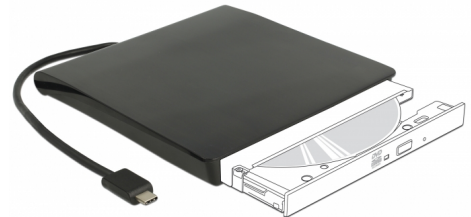

Delock External Enclosure for 5.25" Slim SATA Drives 12.7 mm to USB Type-C™ male

Description

This enclosure by Delock is an external solution for different Slim SATA drives with 12.7 mm height, e.g. DVD-ROM, DVD±RW, Blu-ray etc. Thus the built-in drive will be converted into a mobile drive. For the installation of the drive, no tools are needed. The enclosure is connected to the computer or laptop via the USB Type-C™ plug.

Item no. 42601

EAN: 4043619426010

Country of origin: China

Package: Retail Box

Technical details

- Connectors:
 - external:
 - 1 x SuperSpeed USB (USB 3.1 Gen 1) USB Type-C™ male
 - internal:
 - 1 x Slim SATA 13 pin receptacle
- Chipset: Initio INIC-3619
- For Slim SATA drives with 12.7 mm height
- Supports DVD±RW, DVD-ROM, CD-RW, CD-ROM, Blu-ray
- Hot Swap, Plug & Play
- No external power supply needed
- Housing material: plastic
- Colour: black
- Cable length: ca. 25 cm
- Dimensions (LxWxH): ca. 150 x 146 x 19 mm

Interface

External:	1 x USB 5 Gbps USB Type-C™ male
Internal:	1 x Slim SATA 13 pin receptacle

Technical characteristics

Chipset:	Initio INIC-3619
Data transfer rate:	5 Gbps

Physical characteristics

Housing material:	Plastic
Length:	150 mm
Width:	146 mm
Height:	19 mm
Colour:	black