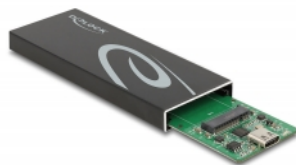

Delock External Enclosure for M.2 SATA SSD with USB Type-C™ female

Description

The aluminium enclosure by Delock enables the installation of a **M.2 SSD** in 2280, 2260, 2242 and 2230 format, which can be connected via USB to the PC or laptop. The robust metal housing ensures an optimum temperature of the memory.

Item no. 42003

EAN: 4043619420032

Country of origin: China

Package: Retail Box

Technical details

- Connectors:
external: 1 x USB 10 Gbps USB Type-C™ female
internal: 1 x M.2 key B slot
- Chipset: Asmedia ASM235CM
- Supports M.2 modules in format 2280, 2260, 2242 and 2230 with key B or key B+M based on SATA
- Maximum height of the components on the module: 1.5 mm, application of double-sided assembled modules supported
- Bootable
- Data transfer rate up to 6 Gbps
- LED indicator for power and access
- Dimensions (LxWxH): ca. 110 x 40 x 9.5 mm
- Hot Plug, Plug & Play

Package content

- External enclosure M.2
- Screwdriver
- Mounting material
- Cable USB-C™ male to USB-C™ male, length ca. 45 cm
- User manual

Images

General

Supported operating system:	Android 9.0 or above Chrome OS 83.0 or above Linux Kernel 5.4 or above Mac OS 10.15.6 or above Surface Pro 7 Windows 10 32-Bit Windows 10 64-Bit Windows 8.1 32-Bit Windows 8.1 64-Bit iPad Pro (2018)
Supported module:	M.2 modules in format 2280, 2260, 2242 and 2230 with key B or key B+M based on SATA
Maximum height of the components on the module:	1.5 mm application of double-sided assembled modules supported

Interface

External:	1 x USB 10 Gbps USB Type-C™ female
Internal:	1 x 67 pin M.2 key B slot

Technical characteristics

Chipset:	Asmedia ASM235
----------	----------------

Physical characteristics

Housing material:	Aluminium
Length:	110 mm
Width:	40 mm
Height:	9.5 mm
Colour:	black