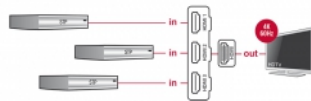

System requirements

- One free HDMI female
- HDMI cable

Package content

- HDMI switch
- User manual

Images