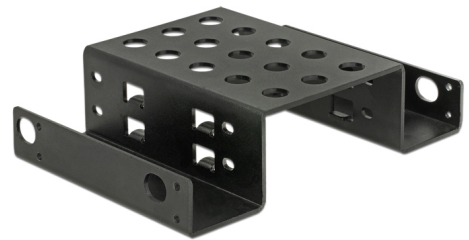

Delock Installation frame 2 x 2.5" to 5.25" black

Description

With this installation frame by Delock up to two 2.5" drives, such as SSD or HDD, can be mounted in a 5.25" drive bay of a PC.

Item no. 18270

EAN: 4043619182701

Country of origin: China

Package: Retail Box

Technical details

- For installation into a 5.25" bay
- For 2 x 2.5" devices
- Horizontal mounting holes
- Material: metal
- Colour: black
- Dimensions (LxWxH): ca. 146 x 103 x 38 mm

System requirements

- A free 5.25" bay

Package content

- Installation frame
- 16 x screws M3

Images

General

Form factor:	3.5"
--------------	------

Physical characteristics

Material:	Aluminium
Length:	103 mm
Width:	146 mm
Height:	38 mm
Colour:	black