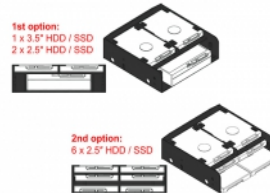

Delock 5.25" Installation Frame for 1 x 3.5" + 2 x 2.5" or 6 x 2.5" hard drives

Description

This Delock installation frame is multifunctional useable in a 5.25" drive bay of a computer. It can support either a 3.5" hard drive and two 2.5" hard drives or up to six 2.5" hard drives.

Item no. 18217

EAN: 4043619182176

Country of origin: China

Package: Retail Box

Technical details

- For installation into 5.25" bay
- For 1. option:
 - 1 x 3.5" HDD / SSD
 - 2 x 2.5" HDD / SSD
- 2. option:
 - 6 x 2.5" HDD / SSD
- Supports 2.5" hard drive height:
 - top side:
 - 2 x 7 mm up to 9.5 mm
 - bottom side:
 - 4 x 7 mm up to 12.5 mm or 2 x 7 mm up to 15 mm + 2 x 7 mm up to 9.5 mm
- Material: plastic
- Colour: black

System requirements

- PC with one free 5.25" bay

Package content

- 5.25" installation frame
- Screws

Images

General

Form factor:	5.25"
Suitable for data medium:	2.5" 3.5" SSD or HDD height up to 15.0 mm height up to 9.5 mm

Physical characteristics

Material:	Plastic
Colour:	black