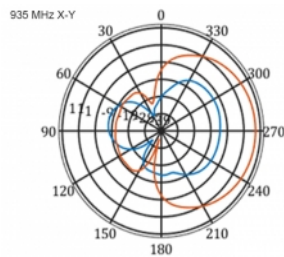

5 m

Item no. 12002

EAN: 4043619120024

Country of origin: China

Package: Box

Technical details

- Connector: 1 x SMA plug
- LTE band: 1 - 4; 7; 9; 10; 15; 16; 20; 23; 25; 27; 30; 33 - 41
- Frequency range: 698 - 960 MHz, 1710 - 2700 MHz
- GSM, UMTS, Bluetooth, WLAN 2.4 GHz, ZigBee, DECT, Z-Wave
- Antenna gain: 9 - 11 dBi
- Polarisation: vertical
- Horizontal beam angle: 70°
- Vertical beam angle: 55°
- Impedance: 50 Ohm
- VSWR: 1.5
- Operating temperature: -40 °C ~ 60 °C
- Housing material: ABS UV resistant
- Colour: white
- Dimensions (LxWxH): ca. 450 x 210 x 65 mm
- Cable type: coaxial
- Cable type: RG-58
- Cable colour: black
- Cable attenuation: 0.5 dB @ 800 MHz per meter
- Cable diameter: ca. 5 mm

- Cable length incl. connectors: ca. 5 m
-

System requirements

- Device with a free SMA jack
-

Package content

- LTE antenna
- Pole mounting kit

Images

General

Mounting type:	pole
Protection category:	IP55
Suitable for indoor:	yes
Suitable for outdoor:	yes

Interface

connector:	1 x SMA plug
------------	--------------

Technical characteristics

Frequency range:	1710 - 2700 MHz 698 MHz - 960 MHz
Antenna gain:	7 - 9 dBi
Beam width horizontal:	70°
Beam width vertical:	55°
Impedance:	50 Ω
Operating temperature:	-40 °C ~ 60 °C
Polarisation:	vertical
Power handling:	50 W
VSWR:	2.0

Physical characteristics

Antenna type:	directional
Weight:	1,2 kg
Cable category:	coaxial
Cable type:	RG-58
Cable attenuation:	0.5 dB @ 800 MHz per meter
Cable colour:	black

Cable length:	5 m (incl. connectors)
Length:	45.0 cm
Width:	21.0 cm
Height:	6.5 cm
Colour:	white