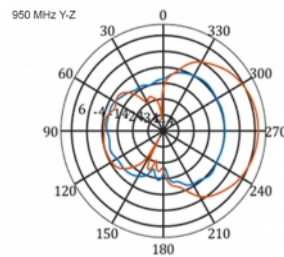

5 m

Item no. 12002

EAN: 4043619120024

Country of origin: China

Package: Box

Technical details

- Connector: 1 x SMA plug
- LTE band: 1 - 4; 7; 9; 10; 15; 16; 20; 23; 25; 27; 30; 33 - 41
- Frequency range: 698 - 960 MHz, 1710 - 2700 MHz
- GSM, UMTS, Bluetooth, WLAN 2.4 GHz, ZigBee, DECT, Z-Wave
- Antenna gain: 9 - 11 dBi
- Polarisation: vertical
- Horizontal beam angle: 70°
- Vertical beam angle: 55°
- Impedance: 50 Ohm
- VSWR: 1.5
- Operating temperature: -40 °C ~ 60 °C
- Housing material: ABS UV resistant
- Colour: white
- Dimensions (LxWxH): ca. 450 x 210 x 65 mm
- Cable type: coaxial
- Cable type: RG-58
- Cable colour: black
- Cable attenuation: 0.5 dB @ 800 MHz per meter
- Cable diameter: ca. 5 mm

- Cable length incl. connectors: ca. 5 m
-

System requirements

- Device with a free SMA jack
-

Package content

- LTE antenna
- Pole mounting kit

Images

General

Mounting type:	pole
Protection category:	IP55
Suitable for indoor:	yes
Suitable for outdoor:	yes

Interface

connector:	1 x SMA plug
------------	--------------

Technical characteristics

Frequency range:	1710 - 2700 MHz 698 MHz - 960 MHz
Antenna gain:	7 - 9 dBi
Beam width horizontal:	70°
Beam width vertical:	55°
Impedance:	50 Ω
Operating temperature:	-40 °C ~ 60 °C
Polarisation:	vertical
Power handling:	50 W
VSWR:	2.0

Physical characteristics

Antenna type:	directional
Weight:	1,2 kg
Cable category:	coaxial
Cable type:	RG-58
Cable attenuation:	0.5 dB @ 800 MHz per meter
Cable colour:	black

Cable length:	5 m (incl. connectors)
Length:	45.0 cm
Width:	21.0 cm
Height:	6.5 cm
Colour:	white