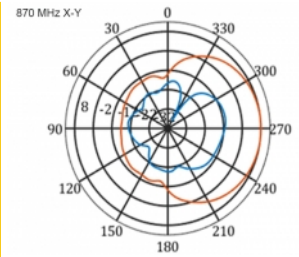

5 m

Item no. 12002

EAN: 4043619120024

Country of origin: China

Package: Box

Technical details

- Connector: 1 x SMA plug
- LTE band: 1 - 4; 7; 9; 10; 15; 16; 20; 23; 25; 27; 30; 33 - 41
- Frequency range: 698 - 960 MHz, 1710 - 2700 MHz
- GSM, UMTS, Bluetooth, WLAN 2.4 GHz, ZigBee, DECT, Z-Wave
- Antenna gain: 9 - 11 dBi
- Polarisation: vertical
- Horizontal beam angle: 70°
- Vertical beam angle: 55°
- Impedance: 50 Ohm
- VSWR: 1.5
- Operating temperature: -40 °C ~ 60 °C
- Housing material: ABS UV resistant
- Colour: white
- Dimensions (LxWxH): ca. 450 x 210 x 65 mm
- Cable type: coaxial
- Cable type: RG-58
- Cable colour: black
- Cable attenuation: 0.5 dB @ 800 MHz per meter
- Cable diameter: ca. 5 mm

- Cable length incl. connectors: ca. 5 m
-

System requirements

- Device with a free SMA jack
-

Package content

- LTE antenna
- Pole mounting kit

Images

General

Mounting type:	pole
Protection category:	IP55
Suitable for indoor:	yes
Suitable for outdoor:	yes

Interface

connector:	1 x SMA plug
------------	--------------

Technical characteristics

Frequency range:	1710 - 2700 MHz 698 MHz - 960 MHz
Antenna gain:	7 - 9 dBi
Beam width horizontal:	70°
Beam width vertical:	55°
Impedance:	50 Ω
Operating temperature:	-40 °C ~ 60 °C
Polarisation:	vertical
Power handling:	50 W
VSWR:	2.0

Physical characteristics

Antenna type:	directional
Weight:	1,2 kg
Cable category:	coaxial
Cable type:	RG-58
Cable attenuation:	0.5 dB @ 800 MHz per meter
Cable colour:	black

Cable length:	5 m (incl. connectors)
Length:	45.0 cm
Width:	21.0 cm
Height:	6.5 cm
Colour:	white