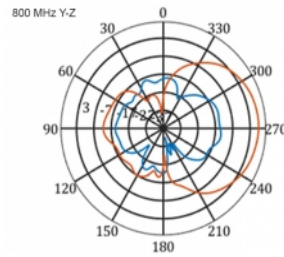

5 m

Item no. 12002

EAN: 4043619120024

Country of origin: China

Package: Box

Technical details

- Connector: 1 x SMA plug
- LTE band: 1 - 4; 7; 9; 10; 15; 16; 20; 23; 25; 27; 30; 33 - 41
- Frequency range: 698 - 960 MHz, 1710 - 2700 MHz
- GSM, UMTS, Bluetooth, WLAN 2.4 GHz, ZigBee, DECT, Z-Wave
- Antenna gain: 9 - 11 dBi
- Polarisation: vertical
- Horizontal beam angle: 70°
- Vertical beam angle: 55°
- Impedance: 50 Ohm
- VSWR: 1.5
- Operating temperature: -40 °C ~ 60 °C
- Housing material: ABS UV resistant
- Colour: white
- Dimensions (LxWxH): ca. 450 x 210 x 65 mm
- Cable type: coaxial
- Cable type: RG-58
- Cable colour: black
- Cable attenuation: 0.5 dB @ 800 MHz per meter
- Cable diameter: ca. 5 mm

- Cable length incl. connectors: ca. 5 m
-

System requirements

- Device with a free SMA jack
-

Package content

- LTE antenna
- Pole mounting kit

Images

General

Mounting type:	pole
Protection category:	IP55
Suitable for indoor:	yes
Suitable for outdoor:	yes

Interface

connector:	1 x SMA plug
------------	--------------

Technical characteristics

Frequency range:	1710 - 2700 MHz 698 MHz - 960 MHz
Antenna gain:	7 - 9 dBi
Beam width horizontal:	70°
Beam width vertical:	55°
Impedance:	50 Ω
Operating temperature:	-40 °C ~ 60 °C
Polarisation:	vertical
Power handling:	50 W
VSWR:	2.0

Physical characteristics

Antenna type:	directional
Weight:	1,2 kg
Cable category:	coaxial
Cable type:	RG-58
Cable attenuation:	0.5 dB @ 800 MHz per meter
Cable colour:	black

Cable length:	5 m (incl. connectors)
Length:	45.0 cm
Width:	21.0 cm
Height:	6.5 cm
Colour:	white