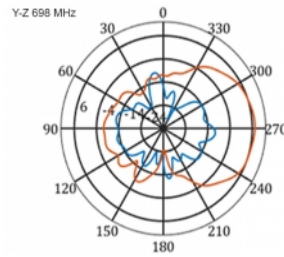

5 m

Item no. 12002

EAN: 4043619120024

Country of origin: China

Package: Box

Technical details

- Connector: 1 x SMA plug
- LTE band: 1 - 4; 7; 9; 10; 15; 16; 20; 23; 25; 27; 30; 33 - 41
- Frequency range: 698 - 960 MHz, 1710 - 2700 MHz
- GSM, UMTS, Bluetooth, WLAN 2.4 GHz, ZigBee, DECT, Z-Wave
- Antenna gain: 9 - 11 dBi
- Polarisation: vertical
- Horizontal beam angle: 70°
- Vertical beam angle: 55°
- Impedance: 50 Ohm
- VSWR: 1.5
- Operating temperature: -40 °C ~ 60 °C
- Housing material: ABS UV resistant
- Colour: white
- Dimensions (LxWxH): ca. 450 x 210 x 65 mm
- Cable type: coaxial
- Cable type: RG-58
- Cable colour: black
- Cable attenuation: 0.5 dB @ 800 MHz per meter
- Cable diameter: ca. 5 mm

- Cable length incl. connectors: ca. 5 m
-

System requirements

- Device with a free SMA jack
-

Package content

- LTE antenna
- Pole mounting kit

Images

General

Mounting type:	pole
Protection category:	IP55
Suitable for indoor:	yes
Suitable for outdoor:	yes

Interface

connector:	1 x SMA plug
------------	--------------

Technical characteristics

Frequency range:	1710 - 2700 MHz 698 MHz - 960 MHz
Antenna gain:	7 - 9 dBi
Beam width horizontal:	70°
Beam width vertical:	55°
Impedance:	50 Ω
Operating temperature:	-40 °C ~ 60 °C
Polarisation:	vertical
Power handling:	50 W
VSWR:	2.0

Physical characteristics

Antenna type:	directional
Weight:	1,2 kg
Cable category:	coaxial
Cable type:	RG-58
Cable attenuation:	0.5 dB @ 800 MHz per meter
Cable colour:	black

Cable length:	5 m (incl. connectors)
Length:	45.0 cm
Width:	21.0 cm
Height:	6.5 cm
Colour:	white