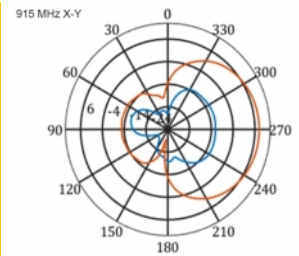

5 m

Item no. 12002

EAN: 4043619120024

Country of origin: China

Package: Box

Technical details

- Connector: 1 x SMA plug
- LTE band: 1 - 4; 7; 9; 10; 15; 16; 20; 23; 25; 27; 30; 33 - 41
- Frequency range: 698 - 960 MHz, 1710 - 2700 MHz
- GSM, UMTS, Bluetooth, WLAN 2.4 GHz, ZigBee, DECT, Z-Wave
- Antenna gain: 9 - 11 dBi
- Polarisation: vertical
- Horizontal beam angle: 70°
- Vertical beam angle: 55°
- Impedance: 50 Ohm
- VSWR: 1.5
- Operating temperature: -40 °C ~ 60 °C
- Housing material: ABS UV resistant
- Colour: white
- Dimensions (LxWxH): ca. 450 x 210 x 65 mm
- Cable type: coaxial
- Cable type: RG-58
- Cable colour: black
- Cable attenuation: 0.5 dB @ 800 MHz per meter
- Cable diameter: ca. 5 mm

- Cable length incl. connectors: ca. 5 m
-

System requirements

- Device with a free SMA jack
-

Package content

- LTE antenna
- Pole mounting kit

Images

General

Mounting type:	pole
Protection category:	IP55
Suitable for indoor:	yes
Suitable for outdoor:	yes

Interface

connector:	1 x SMA plug
------------	--------------

Technical characteristics

Frequency range:	1710 - 2700 MHz 698 MHz - 960 MHz
Antenna gain:	7 - 9 dBi
Beam width horizontal:	70°
Beam width vertical:	55°
Impedance:	50 Ω
Operating temperature:	-40 °C ~ 60 °C
Polarisation:	vertical
Power handling:	50 W
VSWR:	2.0

Physical characteristics

Antenna type:	directional
Weight:	1,2 kg
Cable category:	coaxial
Cable type:	RG-58
Cable attenuation:	0.5 dB @ 800 MHz per meter
Cable colour:	black

Cable length:	5 m (incl. connectors)
Length:	45.0 cm
Width:	21.0 cm
Height:	6.5 cm
Colour:	white