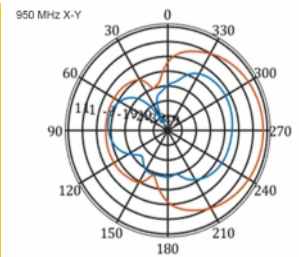

5 m

Item no. 12002

EAN: 4043619120024

Country of origin: China

Package: Box

Technical details

- Connector: 1 x SMA plug
- LTE band: 1 - 4; 7; 9; 10; 15; 16; 20; 23; 25; 27; 30; 33 - 41
- Frequency range: 698 - 960 MHz, 1710 - 2700 MHz
- GSM, UMTS, Bluetooth, WLAN 2.4 GHz, ZigBee, DECT, Z-Wave
- Antenna gain: 9 - 11 dBi
- Polarisation: vertical
- Horizontal beam angle: 70°
- Vertical beam angle: 55°
- Impedance: 50 Ohm
- VSWR: 1.5
- Operating temperature: -40 °C ~ 60 °C
- Housing material: ABS UV resistant
- Colour: white
- Dimensions (LxWxH): ca. 450 x 210 x 65 mm
- Cable type: coaxial
- Cable type: RG-58
- Cable colour: black
- Cable attenuation: 0.5 dB @ 800 MHz per meter
- Cable diameter: ca. 5 mm

- Cable length incl. connectors: ca. 5 m
-

System requirements

- Device with a free SMA jack
-

Package content

- LTE antenna
- Pole mounting kit

Images

General

Mounting type:	pole
Protection category:	IP55
Suitable for indoor:	yes
Suitable for outdoor:	yes

Interface

connector:	1 x SMA plug
------------	--------------

Technical characteristics

Frequency range:	1710 - 2700 MHz 698 MHz - 960 MHz
Antenna gain:	7 - 9 dBi
Beam width horizontal:	70°
Beam width vertical:	55°
Impedance:	50 Ω
Operating temperature:	-40 °C ~ 60 °C
Polarisation:	vertical
Power handling:	50 W
VSWR:	2.0

Physical characteristics

Antenna type:	directional
Weight:	1,2 kg
Cable category:	coaxial
Cable type:	RG-58
Cable attenuation:	0.5 dB @ 800 MHz per meter
Cable colour:	black

Cable length:	5 m (incl. connectors)
Length:	45.0 cm
Width:	21.0 cm
Height:	6.5 cm
Colour:	white