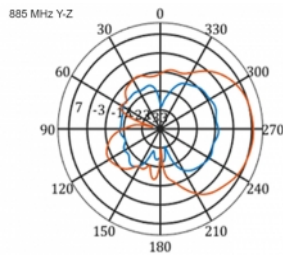

5 m

Item no. 12002

EAN: 4043619120024

Country of origin: China

Package: Box

Technical details

- Connector: 1 x SMA plug
- LTE band: 1 - 4; 7; 9; 10; 15; 16; 20; 23; 25; 27; 30; 33 - 41
- Frequency range: 698 - 960 MHz, 1710 - 2700 MHz
- GSM, UMTS, Bluetooth, WLAN 2.4 GHz, ZigBee, DECT, Z-Wave
- Antenna gain: 9 - 11 dBi
- Polarisation: vertical
- Horizontal beam angle: 70°
- Vertical beam angle: 55°
- Impedance: 50 Ohm
- VSWR: 1.5
- Operating temperature: -40 °C ~ 60 °C
- Housing material: ABS UV resistant
- Colour: white
- Dimensions (LxWxH): ca. 450 x 210 x 65 mm
- Cable type: coaxial
- Cable type: RG-58
- Cable colour: black
- Cable attenuation: 0.5 dB @ 800 MHz per meter
- Cable diameter: ca. 5 mm

- Cable length incl. connectors: ca. 5 m
-

System requirements

- Device with a free SMA jack
-

Package content

- LTE antenna
- Pole mounting kit

Images

General

Mounting type:	pole
Protection category:	IP55
Suitable for indoor:	yes
Suitable for outdoor:	yes

Interface

connector:	1 x SMA plug
------------	--------------

Technical characteristics

Frequency range:	1710 - 2700 MHz 698 MHz - 960 MHz
Antenna gain:	7 - 9 dBi
Beam width horizontal:	70°
Beam width vertical:	55°
Impedance:	50 Ω
Operating temperature:	-40 °C ~ 60 °C
Polarisation:	vertical
Power handling:	50 W
VSWR:	2.0

Physical characteristics

Antenna type:	directional
Weight:	1,2 kg
Cable category:	coaxial
Cable type:	RG-58
Cable attenuation:	0.5 dB @ 800 MHz per meter
Cable colour:	black

Cable length:	5 m (incl. connectors)
Length:	45.0 cm
Width:	21.0 cm
Height:	6.5 cm
Colour:	white