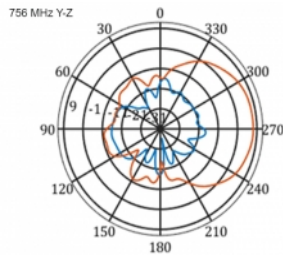

5 m

Item no. 12002

EAN: 4043619120024

Country of origin: China

Package: Box

Technical details

- Connector: 1 x SMA plug
- LTE band: 1 - 4; 7; 9; 10; 15; 16; 20; 23; 25; 27; 30; 33 - 41
- Frequency range: 698 - 960 MHz, 1710 - 2700 MHz
- GSM, UMTS, Bluetooth, WLAN 2.4 GHz, ZigBee, DECT, Z-Wave
- Antenna gain: 9 - 11 dBi
- Polarisation: vertical
- Horizontal beam angle: 70°
- Vertical beam angle: 55°
- Impedance: 50 Ohm
- VSWR: 1.5
- Operating temperature: -40 °C ~ 60 °C
- Housing material: ABS UV resistant
- Colour: white
- Dimensions (LxWxH): ca. 450 x 210 x 65 mm
- Cable type: coaxial
- Cable type: RG-58
- Cable colour: black
- Cable attenuation: 0.5 dB @ 800 MHz per meter
- Cable diameter: ca. 5 mm

- Cable length incl. connectors: ca. 5 m
-

System requirements

- Device with a free SMA jack
-

Package content

- LTE antenna
- Pole mounting kit

Images

General

Mounting type:	pole
Protection category:	IP55
Suitable for indoor:	yes
Suitable for outdoor:	yes

Interface

connector:	1 x SMA plug
------------	--------------

Technical characteristics

Frequency range:	1710 - 2700 MHz 698 MHz - 960 MHz
Antenna gain:	7 - 9 dBi
Beam width horizontal:	70°
Beam width vertical:	55°
Impedance:	50 Ω
Operating temperature:	-40 °C ~ 60 °C
Polarisation:	vertical
Power handling:	50 W
VSWR:	2.0

Physical characteristics

Antenna type:	directional
Weight:	1,2 kg
Cable category:	coaxial
Cable type:	RG-58
Cable attenuation:	0.5 dB @ 800 MHz per meter
Cable colour:	black

Cable length:	5 m (incl. connectors)
Length:	45.0 cm
Width:	21.0 cm
Height:	6.5 cm
Colour:	white