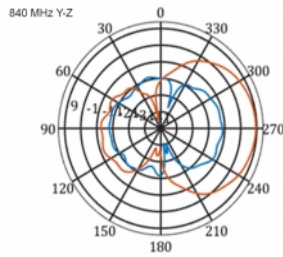

5 m

Item no. 12002

EAN: 4043619120024

Country of origin: China

Package: Box

Technical details

- Connector: 1 x SMA plug
- LTE band: 1 - 4; 7; 9; 10; 15; 16; 20; 23; 25; 27; 30; 33 - 41
- Frequency range: 698 - 960 MHz, 1710 - 2700 MHz
- GSM, UMTS, Bluetooth, WLAN 2.4 GHz, ZigBee, DECT, Z-Wave
- Antenna gain: 9 - 11 dBi
- Polarisation: vertical
- Horizontal beam angle: 70°
- Vertical beam angle: 55°
- Impedance: 50 Ohm
- VSWR: 1.5
- Operating temperature: -40 °C ~ 60 °C
- Housing material: ABS UV resistant
- Colour: white
- Dimensions (LxWxH): ca. 450 x 210 x 65 mm
- Cable type: coaxial
- Cable type: RG-58
- Cable colour: black
- Cable attenuation: 0.5 dB @ 800 MHz per meter
- Cable diameter: ca. 5 mm

- Cable length incl. connectors: ca. 5 m
-

System requirements

- Device with a free SMA jack
-

Package content

- LTE antenna
- Pole mounting kit

Images

General

Mounting type:	pole
Protection category:	IP55
Suitable for indoor:	yes
Suitable for outdoor:	yes

Interface

connector:	1 x SMA plug
------------	--------------

Technical characteristics

Frequency range:	1710 - 2700 MHz 698 MHz - 960 MHz
Antenna gain:	7 - 9 dBi
Beam width horizontal:	70°
Beam width vertical:	55°
Impedance:	50 Ω
Operating temperature:	-40 °C ~ 60 °C
Polarisation:	vertical
Power handling:	50 W
VSWR:	2.0

Physical characteristics

Antenna type:	directional
Weight:	1,2 kg
Cable category:	coaxial
Cable type:	RG-58
Cable attenuation:	0.5 dB @ 800 MHz per meter
Cable colour:	black

Cable length:	5 m (incl. connectors)
Length:	45.0 cm
Width:	21.0 cm
Height:	6.5 cm
Colour:	white