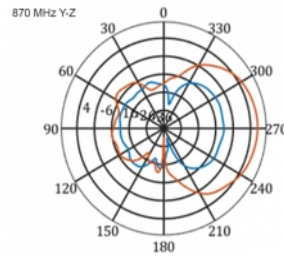

5 m

Item no. 12002

EAN: 4043619120024

Country of origin: China

Package: Box

Technical details

- Connector: 1 x SMA plug
- LTE band: 1 - 4; 7; 9; 10; 15; 16; 20; 23; 25; 27; 30; 33 - 41
- Frequency range: 698 - 960 MHz, 1710 - 2700 MHz
- GSM, UMTS, Bluetooth, WLAN 2.4 GHz, ZigBee, DECT, Z-Wave
- Antenna gain: 9 - 11 dBi
- Polarisation: vertical
- Horizontal beam angle: 70°
- Vertical beam angle: 55°
- Impedance: 50 Ohm
- VSWR: 1.5
- Operating temperature: -40 °C ~ 60 °C
- Housing material: ABS UV resistant
- Colour: white
- Dimensions (LxWxH): ca. 450 x 210 x 65 mm
- Cable type: coaxial
- Cable type: RG-58
- Cable colour: black
- Cable attenuation: 0.5 dB @ 800 MHz per meter
- Cable diameter: ca. 5 mm

- Cable length incl. connectors: ca. 5 m
-

System requirements

- Device with a free SMA jack
-

Package content

- LTE antenna
- Pole mounting kit

Images

General

Mounting type:	pole
Protection category:	IP55
Suitable for indoor:	yes
Suitable for outdoor:	yes

Interface

connector:	1 x SMA plug
------------	--------------

Technical characteristics

Frequency range:	1710 - 2700 MHz 698 MHz - 960 MHz
Antenna gain:	7 - 9 dBi
Beam width horizontal:	70°
Beam width vertical:	55°
Impedance:	50 Ω
Operating temperature:	-40 °C ~ 60 °C
Polarisation:	vertical
Power handling:	50 W
VSWR:	2.0

Physical characteristics

Antenna type:	directional
Weight:	1,2 kg
Cable category:	coaxial
Cable type:	RG-58
Cable attenuation:	0.5 dB @ 800 MHz per meter
Cable colour:	black

Cable length:	5 m (incl. connectors)
Length:	45.0 cm
Width:	21.0 cm
Height:	6.5 cm
Colour:	white