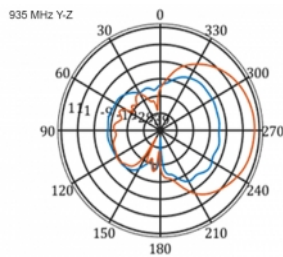

5 m

Item no. 12002

EAN: 4043619120024

Country of origin: China

Package: Box

Technical details

- Connector: 1 x SMA plug
- LTE band: 1 - 4; 7; 9; 10; 15; 16; 20; 23; 25; 27; 30; 33 - 41
- Frequency range: 698 - 960 MHz, 1710 - 2700 MHz
- GSM, UMTS, Bluetooth, WLAN 2.4 GHz, ZigBee, DECT, Z-Wave
- Antenna gain: 9 - 11 dBi
- Polarisation: vertical
- Horizontal beam angle: 70°
- Vertical beam angle: 55°
- Impedance: 50 Ohm
- VSWR: 1.5
- Operating temperature: -40 °C ~ 60 °C
- Housing material: ABS UV resistant
- Colour: white
- Dimensions (LxWxH): ca. 450 x 210 x 65 mm
- Cable type: coaxial
- Cable type: RG-58
- Cable colour: black
- Cable attenuation: 0.5 dB @ 800 MHz per meter
- Cable diameter: ca. 5 mm

- Cable length incl. connectors: ca. 5 m
-

System requirements

- Device with a free SMA jack
-

Package content

- LTE antenna
- Pole mounting kit

Images

General

Mounting type:	pole
Protection category:	IP55
Suitable for indoor:	yes
Suitable for outdoor:	yes

Interface

connector:	1 x SMA plug
------------	--------------

Technical characteristics

Frequency range:	1710 - 2700 MHz 698 MHz - 960 MHz
Antenna gain:	7 - 9 dBi
Beam width horizontal:	70°
Beam width vertical:	55°
Impedance:	50 Ω
Operating temperature:	-40 °C ~ 60 °C
Polarisation:	vertical
Power handling:	50 W
VSWR:	2.0

Physical characteristics

Antenna type:	directional
Weight:	1,2 kg
Cable category:	coaxial
Cable type:	RG-58
Cable attenuation:	0.5 dB @ 800 MHz per meter
Cable colour:	black

Cable length:	5 m (incl. connectors)
Length:	45.0 cm
Width:	21.0 cm
Height:	6.5 cm
Colour:	white