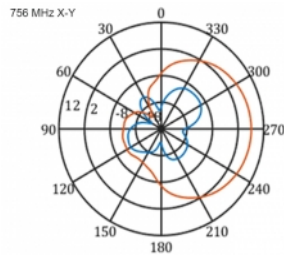

5 m

Item no. 12002

EAN: 4043619120024

Country of origin: China

Package: Box

Technical details

- Connector: 1 x SMA plug
- LTE band: 1 - 4; 7; 9; 10; 15; 16; 20; 23; 25; 27; 30; 33 - 41
- Frequency range: 698 - 960 MHz, 1710 - 2700 MHz
- GSM, UMTS, Bluetooth, WLAN 2.4 GHz, ZigBee, DECT, Z-Wave
- Antenna gain: 9 - 11 dBi
- Polarisation: vertical
- Horizontal beam angle: 70°
- Vertical beam angle: 55°
- Impedance: 50 Ohm
- VSWR: 1.5
- Operating temperature: -40 °C ~ 60 °C
- Housing material: ABS UV resistant
- Colour: white
- Dimensions (LxWxH): ca. 450 x 210 x 65 mm
- Cable type: coaxial
- Cable type: RG-58
- Cable colour: black
- Cable attenuation: 0.5 dB @ 800 MHz per meter
- Cable diameter: ca. 5 mm

- Cable length incl. connectors: ca. 5 m
-

System requirements

- Device with a free SMA jack
-

Package content

- LTE antenna
- Pole mounting kit

Images

General

Mounting type:	pole
Protection category:	IP55
Suitable for indoor:	yes
Suitable for outdoor:	yes

Interface

connector:	1 x SMA plug
------------	--------------

Technical characteristics

Frequency range:	1710 - 2700 MHz 698 MHz - 960 MHz
Antenna gain:	7 - 9 dBi
Beam width horizontal:	70°
Beam width vertical:	55°
Impedance:	50 Ω
Operating temperature:	-40 °C ~ 60 °C
Polarisation:	vertical
Power handling:	50 W
VSWR:	2.0

Physical characteristics

Antenna type:	directional
Weight:	1,2 kg
Cable category:	coaxial
Cable type:	RG-58
Cable attenuation:	0.5 dB @ 800 MHz per meter
Cable colour:	black

Cable length:	5 m (incl. connectors)
Length:	45.0 cm
Width:	21.0 cm
Height:	6.5 cm
Colour:	white