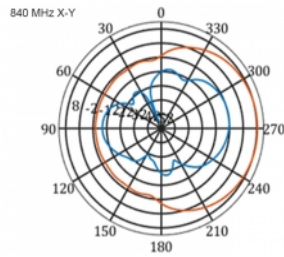

5 m

Item no. 12002

EAN: 4043619120024

Country of origin: China

Package: Box

Technical details

- Connector: 1 x SMA plug
- LTE band: 1 - 4; 7; 9; 10; 15; 16; 20; 23; 25; 27; 30; 33 - 41
- Frequency range: 698 - 960 MHz, 1710 - 2700 MHz
- GSM, UMTS, Bluetooth, WLAN 2.4 GHz, ZigBee, DECT, Z-Wave
- Antenna gain: 9 - 11 dBi
- Polarisation: vertical
- Horizontal beam angle: 70°
- Vertical beam angle: 55°
- Impedance: 50 Ohm
- VSWR: 1.5
- Operating temperature: -40 °C ~ 60 °C
- Housing material: ABS UV resistant
- Colour: white
- Dimensions (LxWxH): ca. 450 x 210 x 65 mm
- Cable type: coaxial
- Cable type: RG-58
- Cable colour: black
- Cable attenuation: 0.5 dB @ 800 MHz per meter
- Cable diameter: ca. 5 mm

- Cable length incl. connectors: ca. 5 m
-

System requirements

- Device with a free SMA jack
-

Package content

- LTE antenna
- Pole mounting kit

Images

General

Mounting type:	pole
Protection category:	IP55
Suitable for indoor:	yes
Suitable for outdoor:	yes

Interface

connector:	1 x SMA plug
------------	--------------

Technical characteristics

Frequency range:	1710 - 2700 MHz 698 MHz - 960 MHz
Antenna gain:	7 - 9 dBi
Beam width horizontal:	70°
Beam width vertical:	55°
Impedance:	50 Ω
Operating temperature:	-40 °C ~ 60 °C
Polarisation:	vertical
Power handling:	50 W
VSWR:	2.0

Physical characteristics

Antenna type:	directional
Weight:	1,2 kg
Cable category:	coaxial
Cable type:	RG-58
Cable attenuation:	0.5 dB @ 800 MHz per meter
Cable colour:	black

Cable length:	5 m (incl. connectors)
Length:	45.0 cm
Width:	21.0 cm
Height:	6.5 cm
Colour:	white