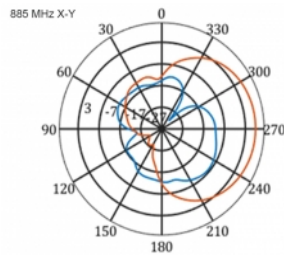

5 m

Item no. 12002

EAN: 4043619120024

Country of origin: China

Package: Box

Technical details

- Connector: 1 x SMA plug
- LTE band: 1 - 4; 7; 9; 10; 15; 16; 20; 23; 25; 27; 30; 33 - 41
- Frequency range: 698 - 960 MHz, 1710 - 2700 MHz
- GSM, UMTS, Bluetooth, WLAN 2.4 GHz, ZigBee, DECT, Z-Wave
- Antenna gain: 9 - 11 dBi
- Polarisation: vertical
- Horizontal beam angle: 70°
- Vertical beam angle: 55°
- Impedance: 50 Ohm
- VSWR: 1.5
- Operating temperature: -40 °C ~ 60 °C
- Housing material: ABS UV resistant
- Colour: white
- Dimensions (LxWxH): ca. 450 x 210 x 65 mm
- Cable type: coaxial
- Cable type: RG-58
- Cable colour: black
- Cable attenuation: 0.5 dB @ 800 MHz per meter
- Cable diameter: ca. 5 mm

- Cable length incl. connectors: ca. 5 m
-

System requirements

- Device with a free SMA jack
-

Package content

- LTE antenna
- Pole mounting kit

Images

General

Mounting type:	pole
Protection category:	IP55
Suitable for indoor:	yes
Suitable for outdoor:	yes

Interface

connector:	1 x SMA plug
------------	--------------

Technical characteristics

Frequency range:	1710 - 2700 MHz 698 MHz - 960 MHz
Antenna gain:	7 - 9 dBi
Beam width horizontal:	70°
Beam width vertical:	55°
Impedance:	50 Ω
Operating temperature:	-40 °C ~ 60 °C
Polarisation:	vertical
Power handling:	50 W
VSWR:	2.0

Physical characteristics

Antenna type:	directional
Weight:	1,2 kg
Cable category:	coaxial
Cable type:	RG-58
Cable attenuation:	0.5 dB @ 800 MHz per meter
Cable colour:	black

Cable length:	5 m (incl. connectors)
Length:	45.0 cm
Width:	21.0 cm
Height:	6.5 cm
Colour:	white