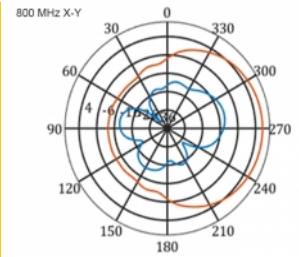

5 m

Item no. 12002

EAN: 4043619120024

Country of origin: China

Package: Box

Technical details

- Connector: 1 x SMA plug
- LTE band: 1 - 4; 7; 9; 10; 15; 16; 20; 23; 25; 27; 30; 33 - 41
- Frequency range: 698 - 960 MHz, 1710 - 2700 MHz
- GSM, UMTS, Bluetooth, WLAN 2.4 GHz, ZigBee, DECT, Z-Wave
- Antenna gain: 9 - 11 dBi
- Polarisation: vertical
- Horizontal beam angle: 70°
- Vertical beam angle: 55°
- Impedance: 50 Ohm
- VSWR: 1.5
- Operating temperature: -40 °C ~ 60 °C
- Housing material: ABS UV resistant
- Colour: white
- Dimensions (LxWxH): ca. 450 x 210 x 65 mm
- Cable type: coaxial
- Cable type: RG-58
- Cable colour: black
- Cable attenuation: 0.5 dB @ 800 MHz per meter
- Cable diameter: ca. 5 mm

- Cable length incl. connectors: ca. 5 m
-

System requirements

- Device with a free SMA jack
-

Package content

- LTE antenna
- Pole mounting kit

Images

General

Mounting type:	pole
Protection category:	IP55
Suitable for indoor:	yes
Suitable for outdoor:	yes

Interface

connector:	1 x SMA plug
------------	--------------

Technical characteristics

Frequency range:	1710 - 2700 MHz 698 MHz - 960 MHz
Antenna gain:	7 - 9 dBi
Beam width horizontal:	70°
Beam width vertical:	55°
Impedance:	50 Ω
Operating temperature:	-40 °C ~ 60 °C
Polarisation:	vertical
Power handling:	50 W
VSWR:	2.0

Physical characteristics

Antenna type:	directional
Weight:	1,2 kg
Cable category:	coaxial
Cable type:	RG-58
Cable attenuation:	0.5 dB @ 800 MHz per meter
Cable colour:	black

Cable length:	5 m (incl. connectors)
Length:	45.0 cm
Width:	21.0 cm
Height:	6.5 cm
Colour:	white