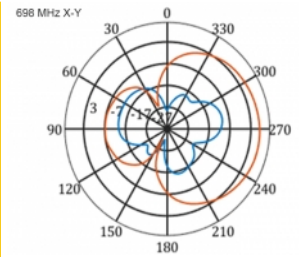

5 m

Item no. 12002

EAN: 4043619120024

Country of origin: China

Package: Box

Technical details

- Connector: 1 x SMA plug
- LTE band: 1 - 4; 7; 9; 10; 15; 16; 20; 23; 25; 27; 30; 33 - 41
- Frequency range: 698 - 960 MHz, 1710 - 2700 MHz
- GSM, UMTS, Bluetooth, WLAN 2.4 GHz, ZigBee, DECT, Z-Wave
- Antenna gain: 9 - 11 dBi
- Polarisation: vertical
- Horizontal beam angle: 70°
- Vertical beam angle: 55°
- Impedance: 50 Ohm
- VSWR: 1.5
- Operating temperature: -40 °C ~ 60 °C
- Housing material: ABS UV resistant
- Colour: white
- Dimensions (LxWxH): ca. 450 x 210 x 65 mm
- Cable type: coaxial
- Cable type: RG-58
- Cable colour: black
- Cable attenuation: 0.5 dB @ 800 MHz per meter
- Cable diameter: ca. 5 mm

- Cable length incl. connectors: ca. 5 m
-

System requirements

- Device with a free SMA jack
-

Package content

- LTE antenna
- Pole mounting kit

Images

General

Mounting type:	pole
Protection category:	IP55
Suitable for indoor:	yes
Suitable for outdoor:	yes

Interface

connector:	1 x SMA plug
------------	--------------

Technical characteristics

Frequency range:	1710 - 2700 MHz 698 MHz - 960 MHz
Antenna gain:	7 - 9 dBi
Beam width horizontal:	70°
Beam width vertical:	55°
Impedance:	50 Ω
Operating temperature:	-40 °C ~ 60 °C
Polarisation:	vertical
Power handling:	50 W
VSWR:	2.0

Physical characteristics

Antenna type:	directional
Weight:	1,2 kg
Cable category:	coaxial
Cable type:	RG-58
Cable attenuation:	0.5 dB @ 800 MHz per meter
Cable colour:	black

Cable length:	5 m (incl. connectors)
Length:	45.0 cm
Width:	21.0 cm
Height:	6.5 cm
Colour:	white