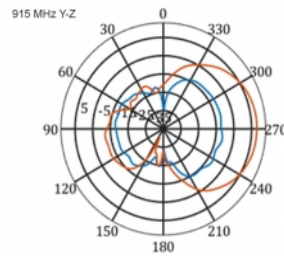

5 m

Item no. 12002

EAN: 4043619120024

Country of origin: China

Package: Box

Technical details

- Connector: 1 x SMA plug
- LTE band: 1 - 4; 7; 9; 10; 15; 16; 20; 23; 25; 27; 30; 33 - 41
- Frequency range: 698 - 960 MHz, 1710 - 2700 MHz
- GSM, UMTS, Bluetooth, WLAN 2.4 GHz, ZigBee, DECT, Z-Wave
- Antenna gain: 9 - 11 dBi
- Polarisation: vertical
- Horizontal beam angle: 70°
- Vertical beam angle: 55°
- Impedance: 50 Ohm
- VSWR: 1.5
- Operating temperature: -40 °C ~ 60 °C
- Housing material: ABS UV resistant
- Colour: white
- Dimensions (LxWxH): ca. 450 x 210 x 65 mm
- Cable type: coaxial
- Cable type: RG-58
- Cable colour: black
- Cable attenuation: 0.5 dB @ 800 MHz per meter
- Cable diameter: ca. 5 mm

- Cable length incl. connectors: ca. 5 m
-

System requirements

- Device with a free SMA jack
-

Package content

- LTE antenna
- Pole mounting kit

Images

General

Mounting type:	pole
Protection category:	IP55
Suitable for indoor:	yes
Suitable for outdoor:	yes

Interface

connector:	1 x SMA plug
------------	--------------

Technical characteristics

Frequency range:	1710 - 2700 MHz 698 MHz - 960 MHz
Antenna gain:	7 - 9 dBi
Beam width horizontal:	70°
Beam width vertical:	55°
Impedance:	50 Ω
Operating temperature:	-40 °C ~ 60 °C
Polarisation:	vertical
Power handling:	50 W
VSWR:	2.0

Physical characteristics

Antenna type:	directional
Weight:	1,2 kg
Cable category:	coaxial
Cable type:	RG-58
Cable attenuation:	0.5 dB @ 800 MHz per meter
Cable colour:	black

Cable length:	5 m (incl. connectors)
Length:	45.0 cm
Width:	21.0 cm
Height:	6.5 cm
Colour:	white